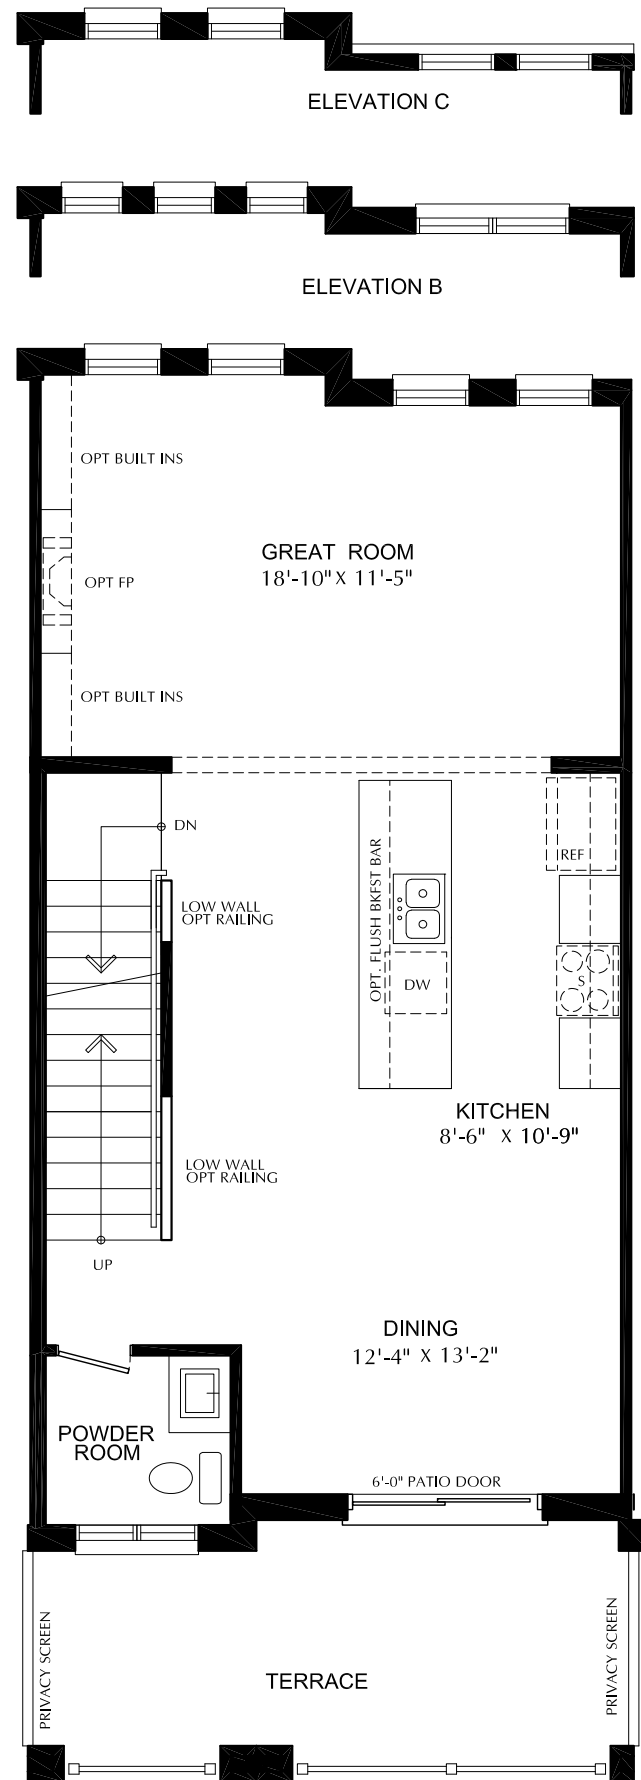

GROUND FLOOR

THE
RIDGE
river mill

KEYSTONE
THREE-STOREY TERRACE SUITE TOWNS

1915 SQFT
3 BEDROOM

SECOND FLOOR

THIRD FLOOR