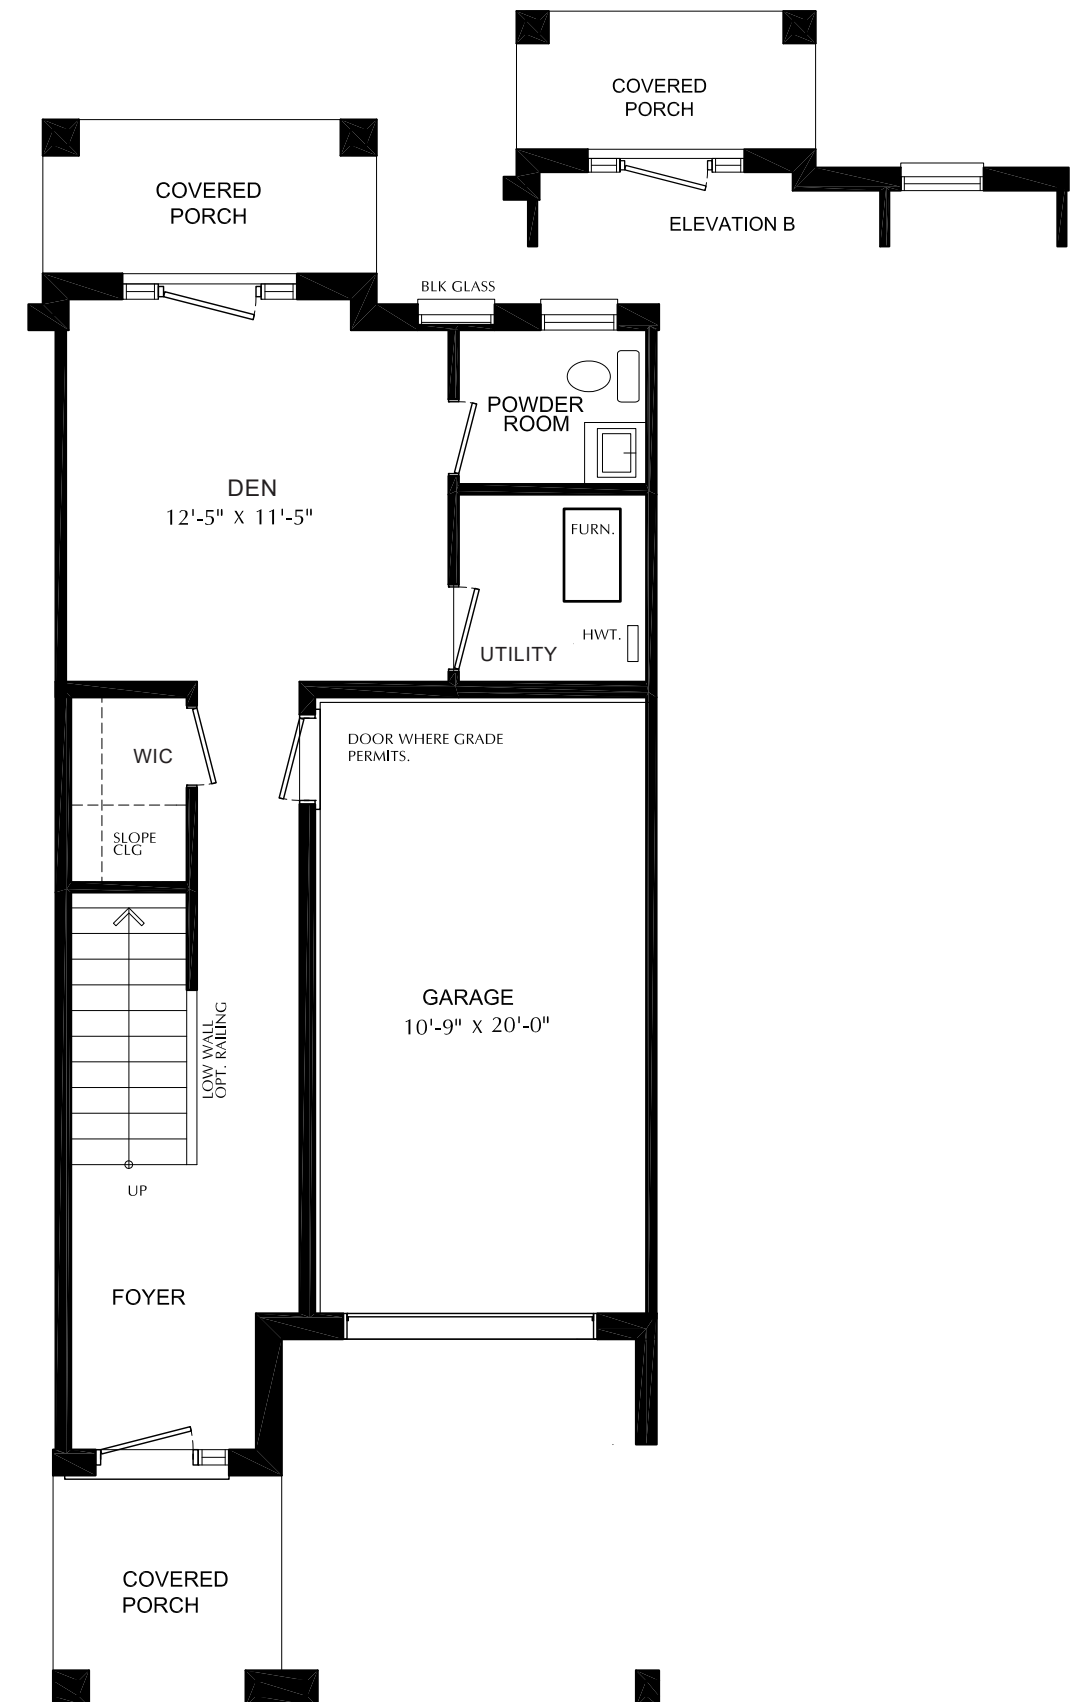

GROUND FLOOR

THE
RIDGE
river mill

KEYSTONE
THREE-STOREY TERRACE SUITE TOWNS

1915 SQFT
3 BEDROOM

SECOND FLOOR

THIRD FLOOR