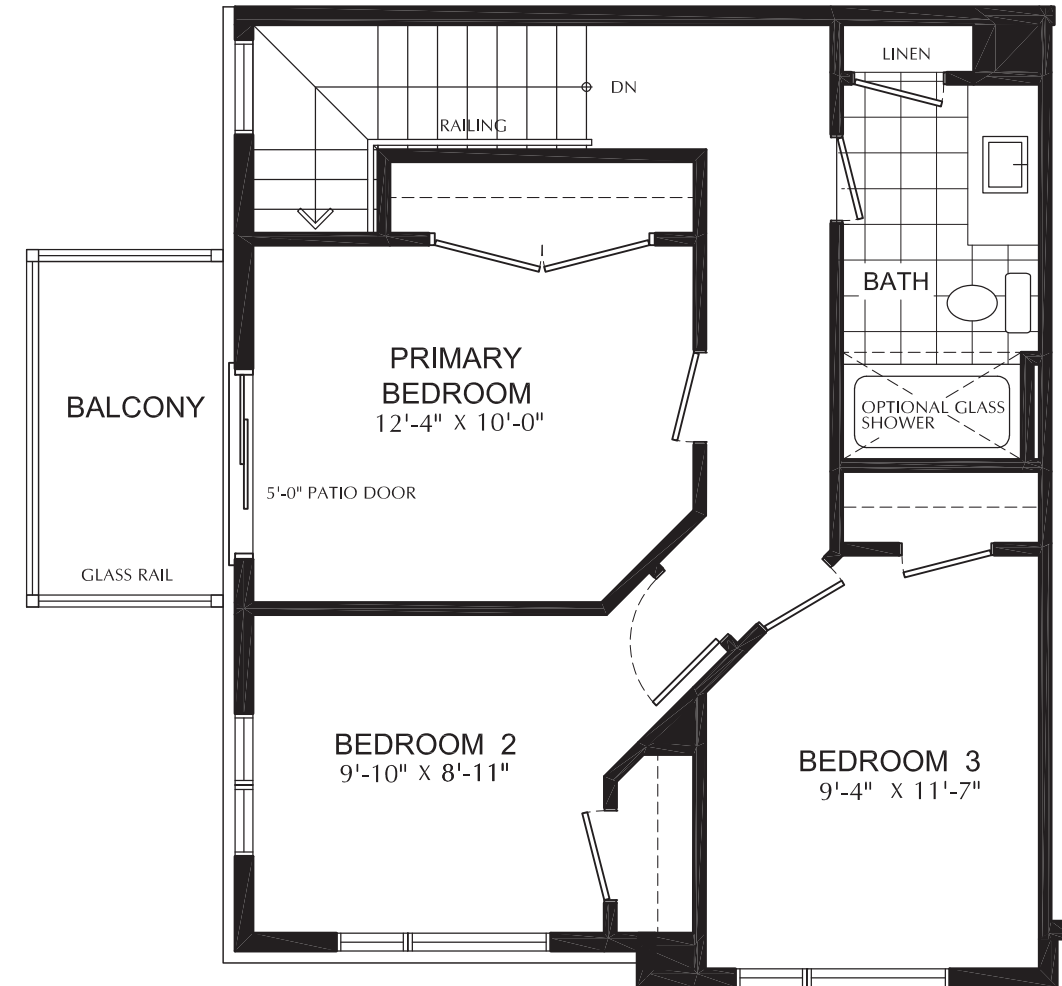

THE  
**RIDGE**  
*river mill*

**STEAMBOAT**  
THREE-STOREY BOUTIQUE TOWNS

**1610 SQFT**  
3 BEDROOM

# GROUND FLOOR

# SECOND FLOOR

OPTIONAL DEN WITH POWDER ROOM

OPTIONAL BEDROOM WITH POWER ROOM