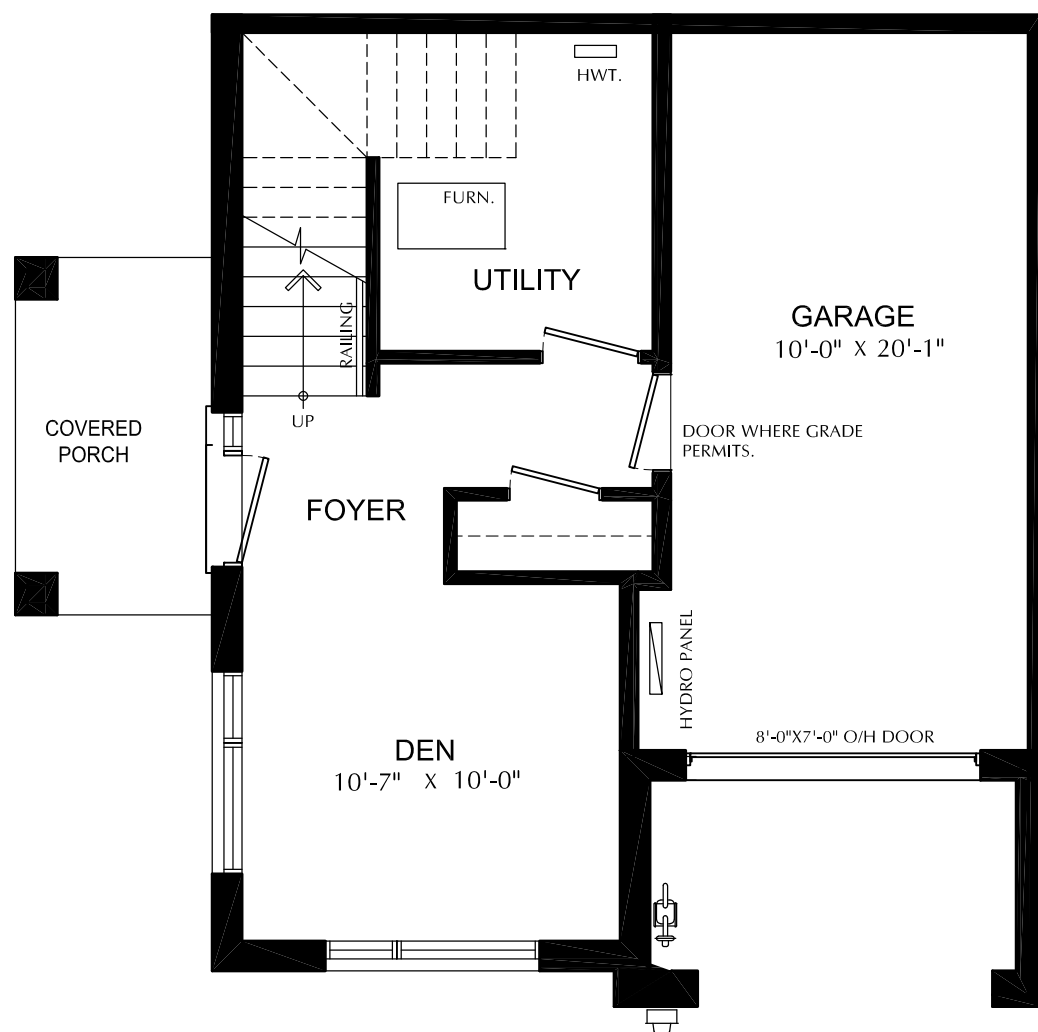

THE  
**RIDGE**  
*river mill*

**STEAMBOAT**  
THREE-STOREY BOUTIQUE TOWNS

**1610 SQFT**  
3 BEDROOM

# GROUND FLOOR

# SECOND FLOOR

OPTIONAL DEN WITH POWDER ROOM

OPTIONAL BEDROOM WITH POWER ROOM