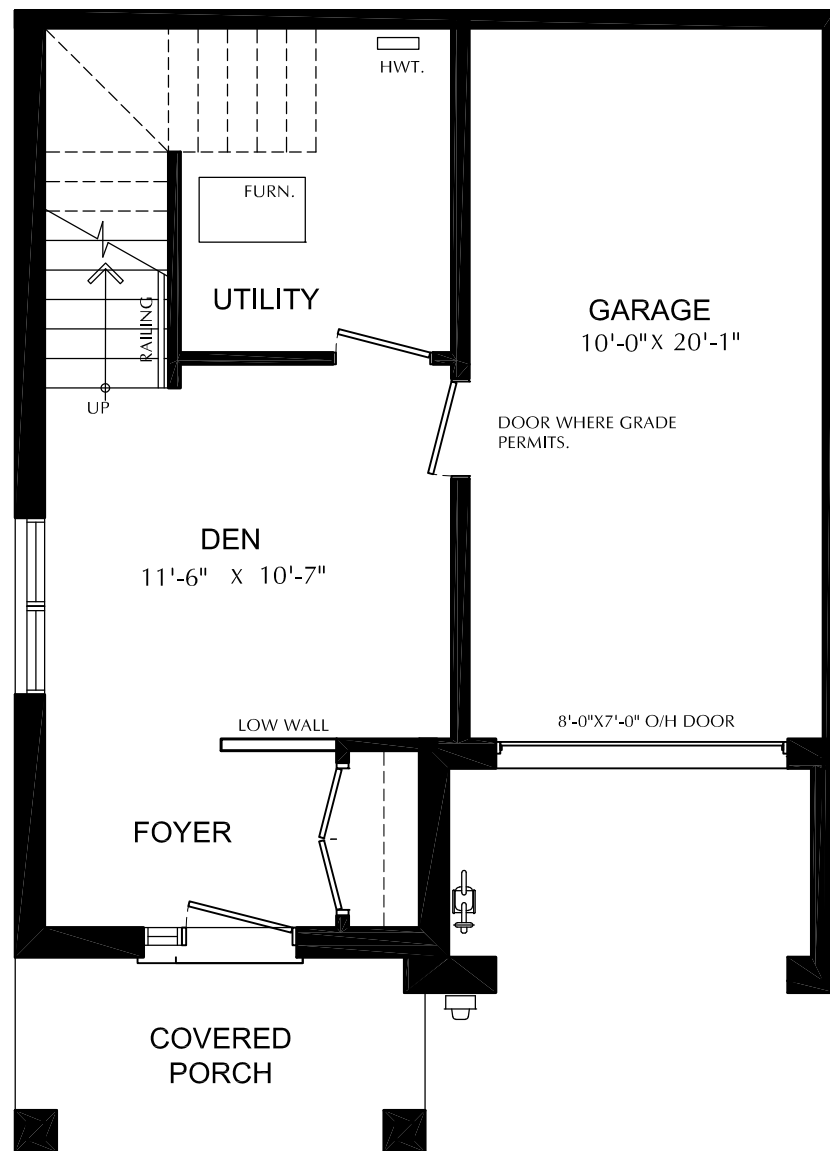

THE  
**RIDGE**  
*river mill*

**VAIL**  
 THREE-STOREY BOUTIQUE TOWNS

**1610 SQFT**  
 3 BEDROOM

**THIRD FLOOR**

**OPTION BEDROOM WITH ENSUITE**

# GROUND FLOOR

## OPTIONAL 2PC BATH

# SECOND FLOOR