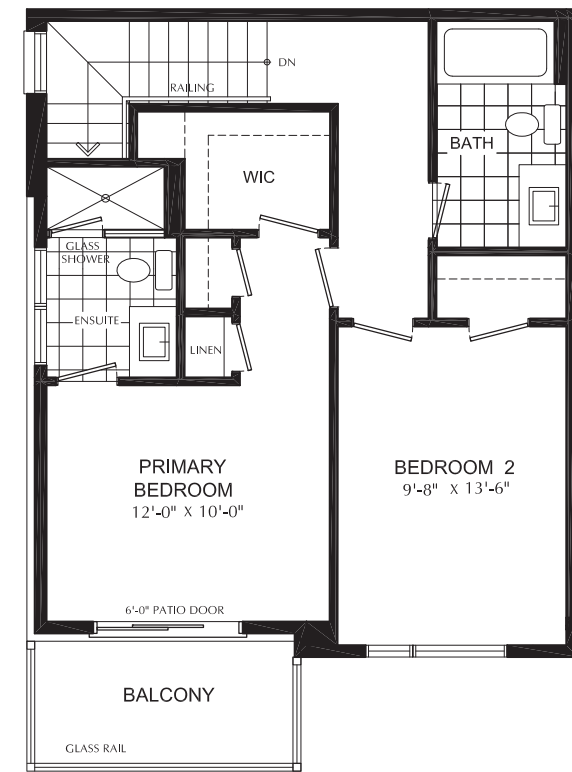

THE  
**RIDGE**  
*river mill*

**VAIL**  
 THREE-STOREY BOUTIQUE TOWNS

**1610 SQFT**  
 3 BEDROOM

**THIRD FLOOR**

**OPTION BEDROOM WITH ENSUITE**

# GROUND FLOOR

## OPTIONAL 2PC BATH

# SECOND FLOOR