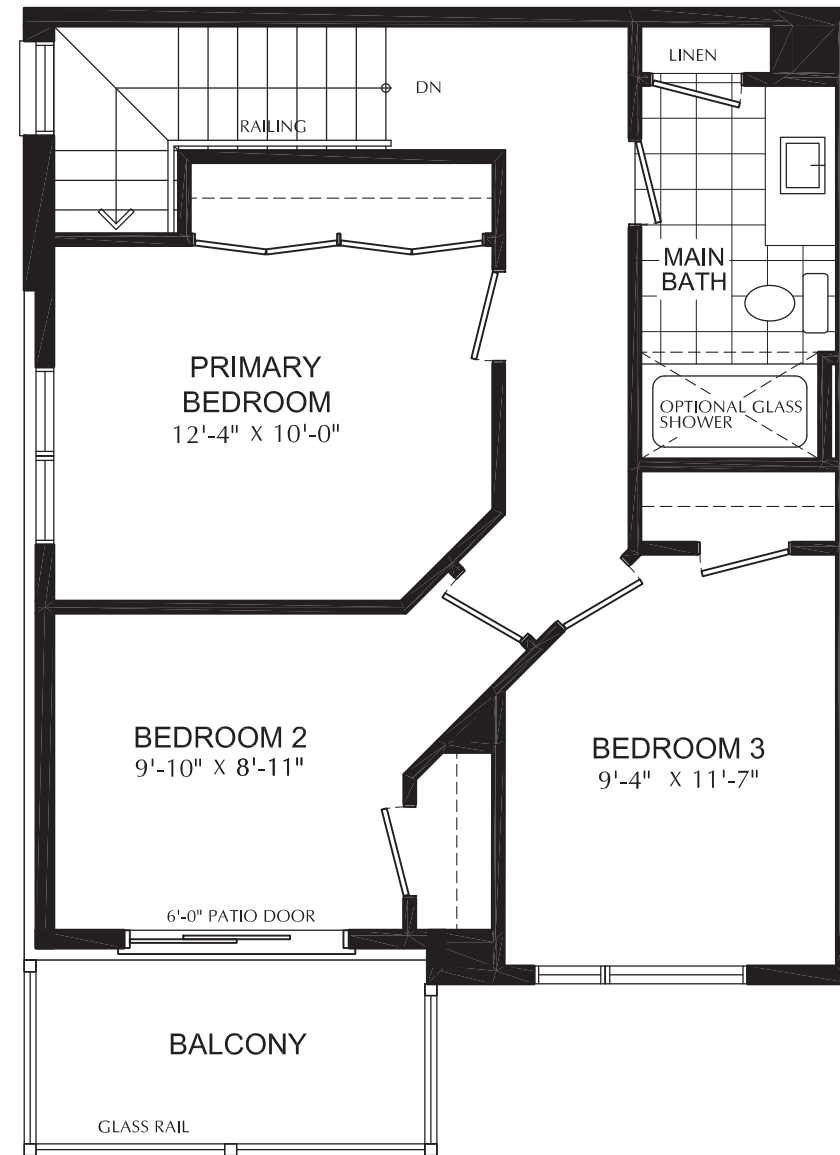

THE  
**RIDGE**  
*river mill*

**VAIL**  
 THREE-STOREY BOUTIQUE TOWNS

**1610 SQFT**  
 3 BEDROOM

**THIRD FLOOR**

**OPTION BEDROOM WITH ENSUITE**

# GROUND FLOOR

## OPTIONAL 2PC BATH

# SECOND FLOOR