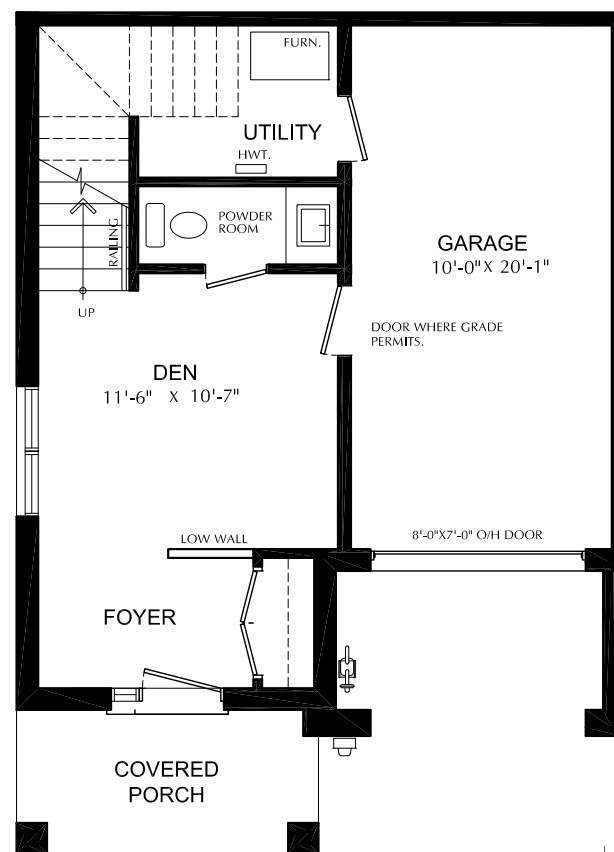

THE  
**RIDGE**  
*river mill*

**VAIL**  
 THREE-STOREY BOUTIQUE TOWNS

**1610 SQFT**  
 3 BEDROOM

**THIRD FLOOR**

**OPTION BEDROOM WITH ENSUITE**

# GROUND FLOOR

## OPTIONAL 2PC BATH

# SECOND FLOOR