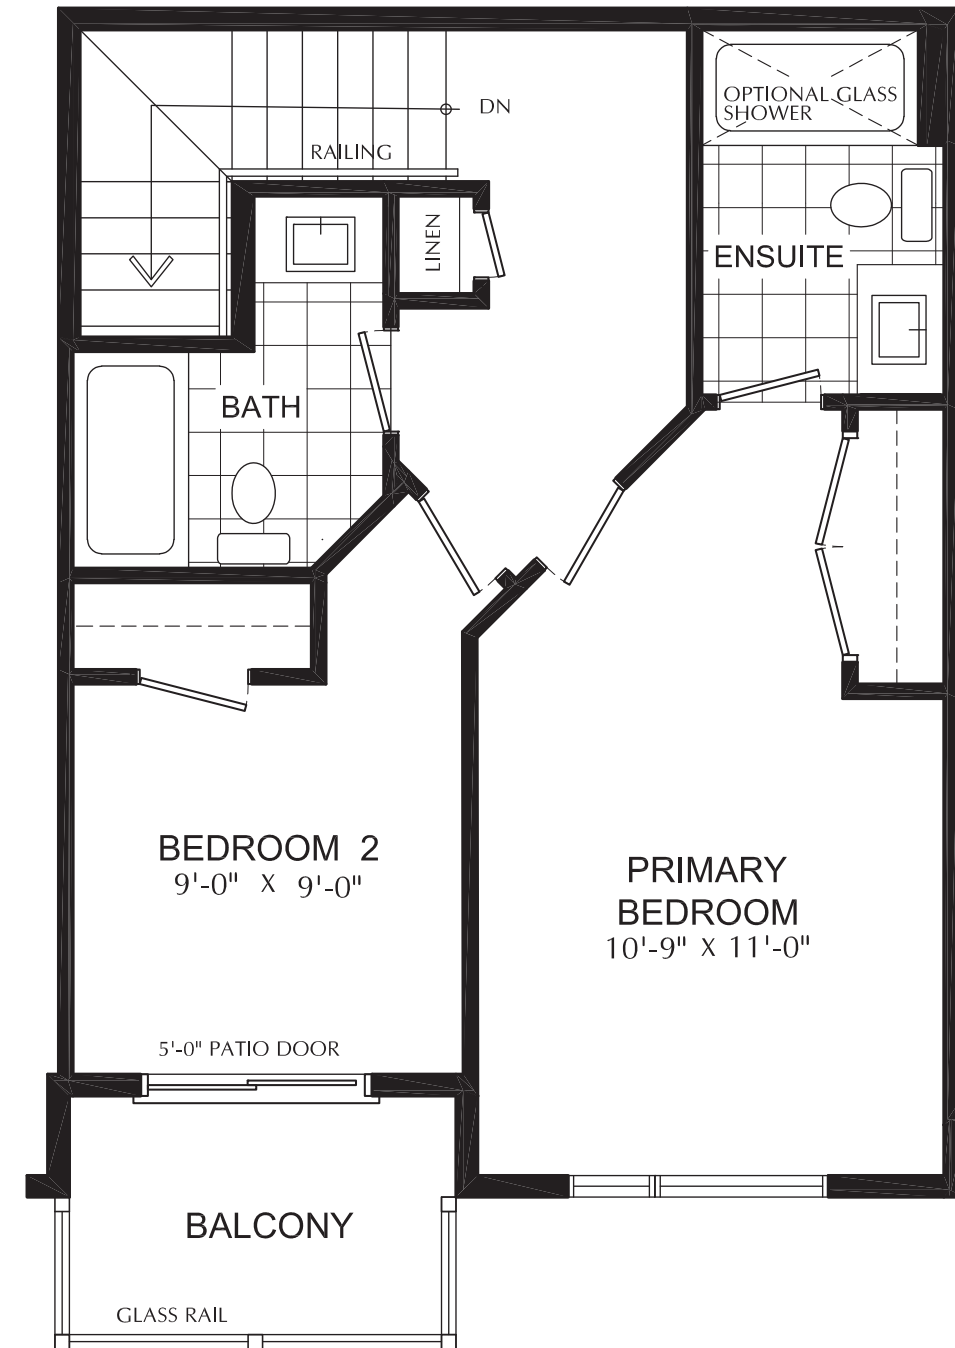

THE
RIDGE
river mill

ASPEN
THREE-STOREY BOUTIQUE TOWNS

1342 SQFT
2 BEDROOM

THIRD FLOOR

GROUND FLOOR

SECOND FLOOR