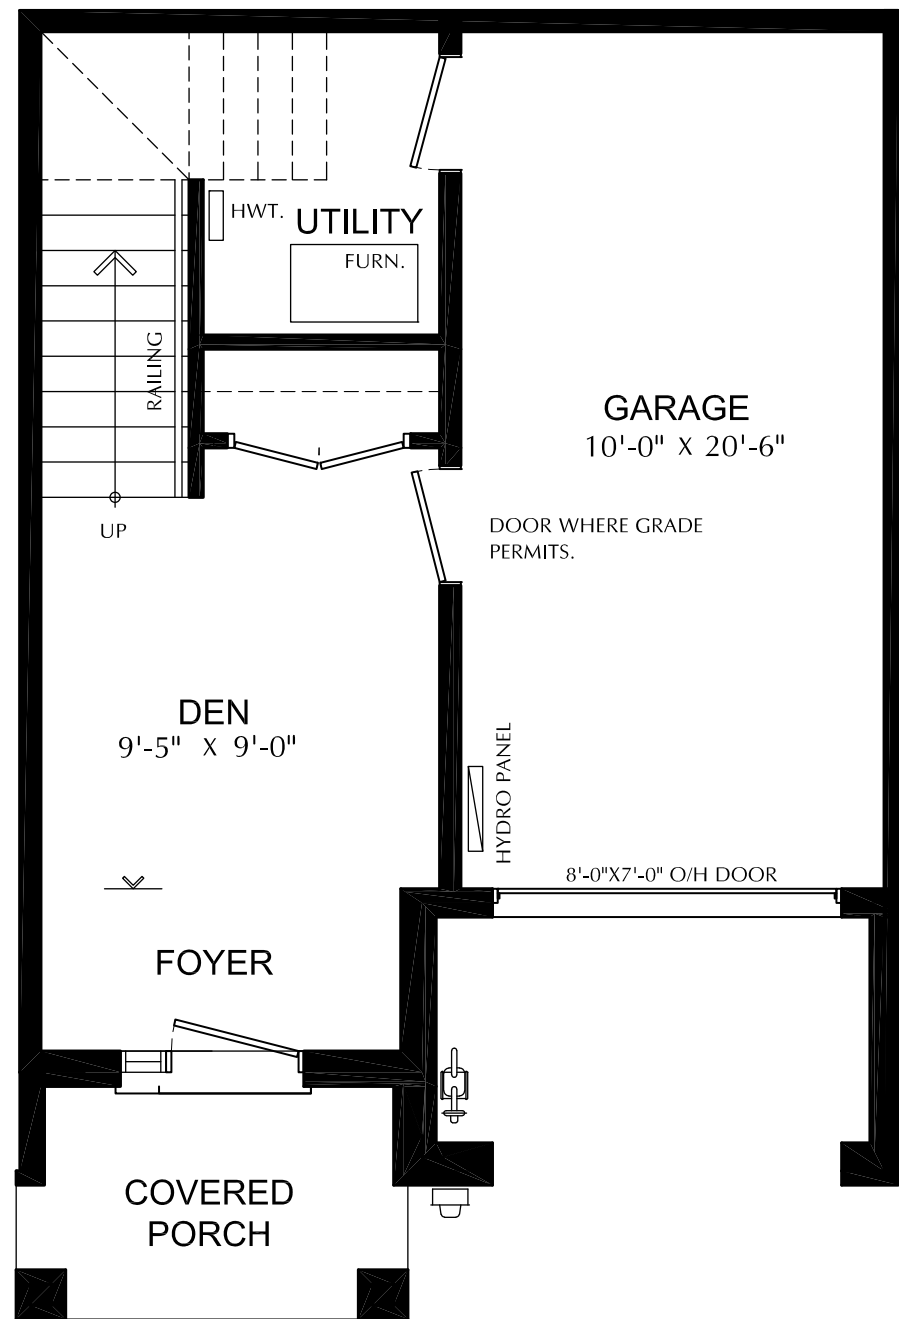

THE
RIDGE
river mill

ASPEN
THREE-STOREY BOUTIQUE TOWNS

1342 SQFT
2 BEDROOM

THIRD FLOOR

GROUND FLOOR

SECOND FLOOR