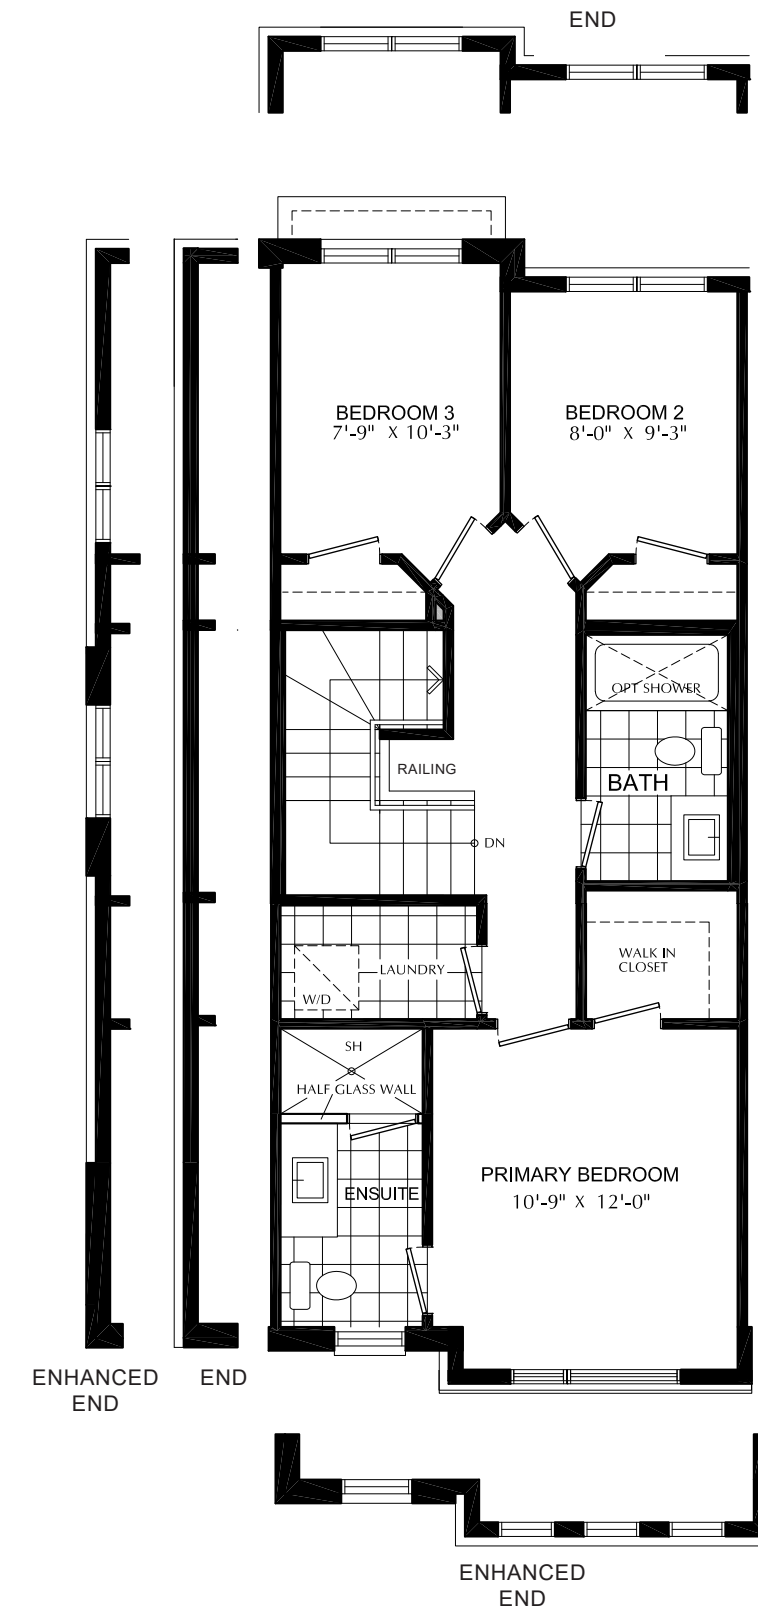

THE
RIDGE
river mill

BRECKENRIDGE
THREE STOREY TERRACE SUITE TOWNS

1640 SQFT
3 BEDROOM

THIRD FLOOR

GROUND FLOOR

ENHANCED
END

END

SECOND FLOOR