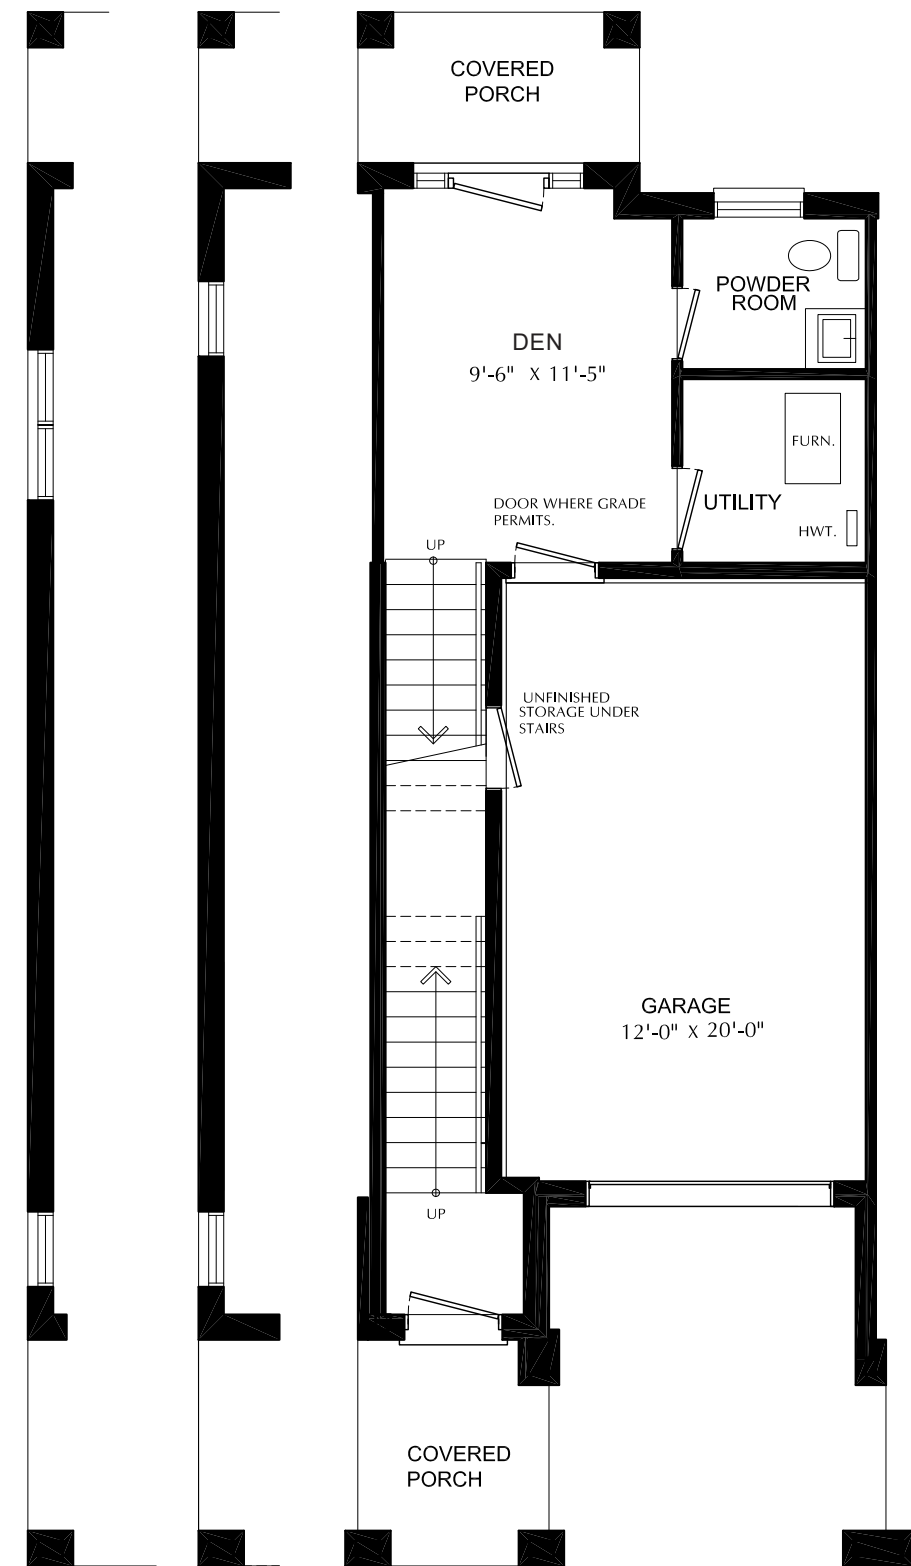

THE
RIDGE
river mill

BRECKENRIDGE
THREE STOREY TERRACE SUITE TOWNS

1640 SQFT
3 BEDROOM

THIRD FLOOR

GROUND FLOOR

ENHANCED
END

END

SECOND FLOOR