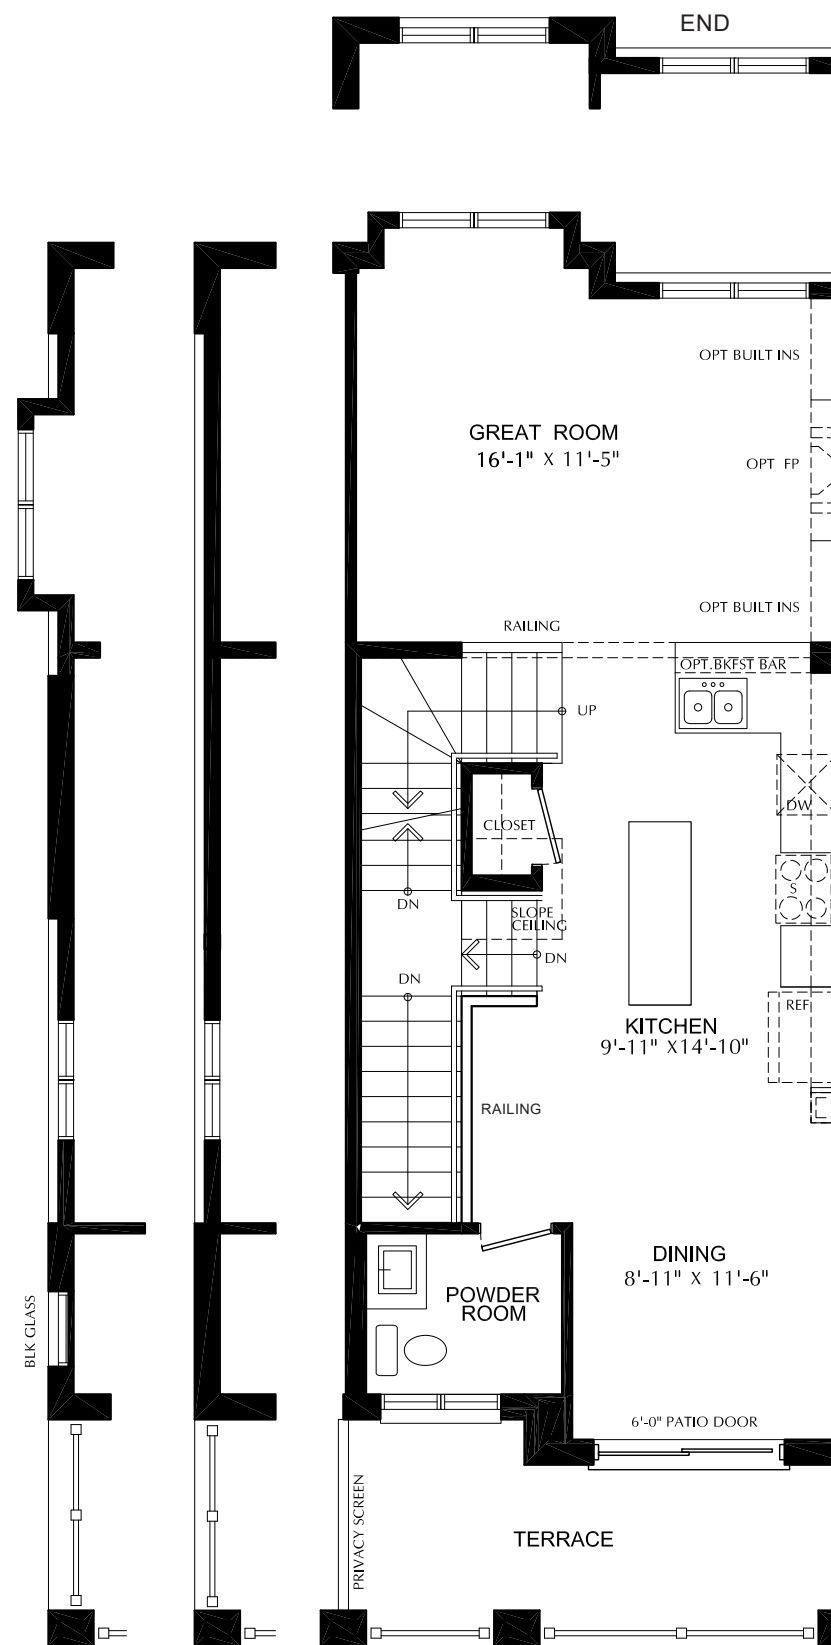

THE
RIDGE
river mill

BRECKENRIDGE
THREE STOREY TERRACE SUITE TOWNS

1640 SQFT
3 BEDROOM

THIRD FLOOR

GROUND FLOOR

ENHANCED
END

END

SECOND FLOOR