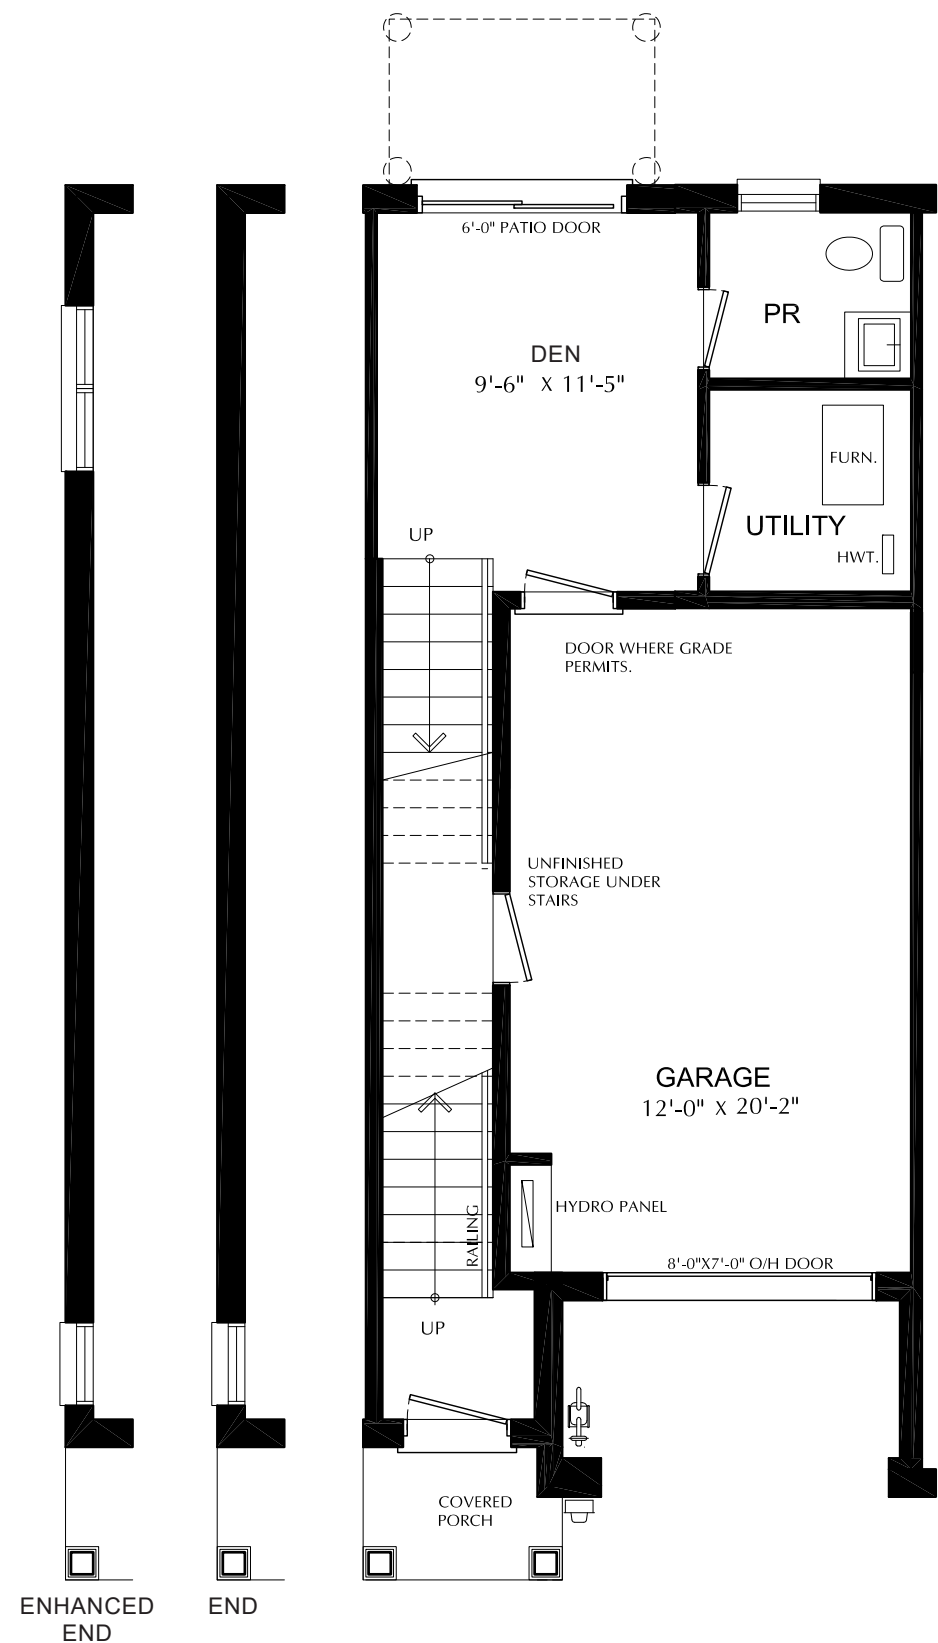

THIRD FLOOR

THE
RIDGE
river mill

DENVER

TRADITIONAL THREE-STOREY

1500 SQFT

3 BEDROOM

UNITS 101, 102, 170, 171, 173, 174, 175, 176

GROUND FLOOR

SECOND FLOOR