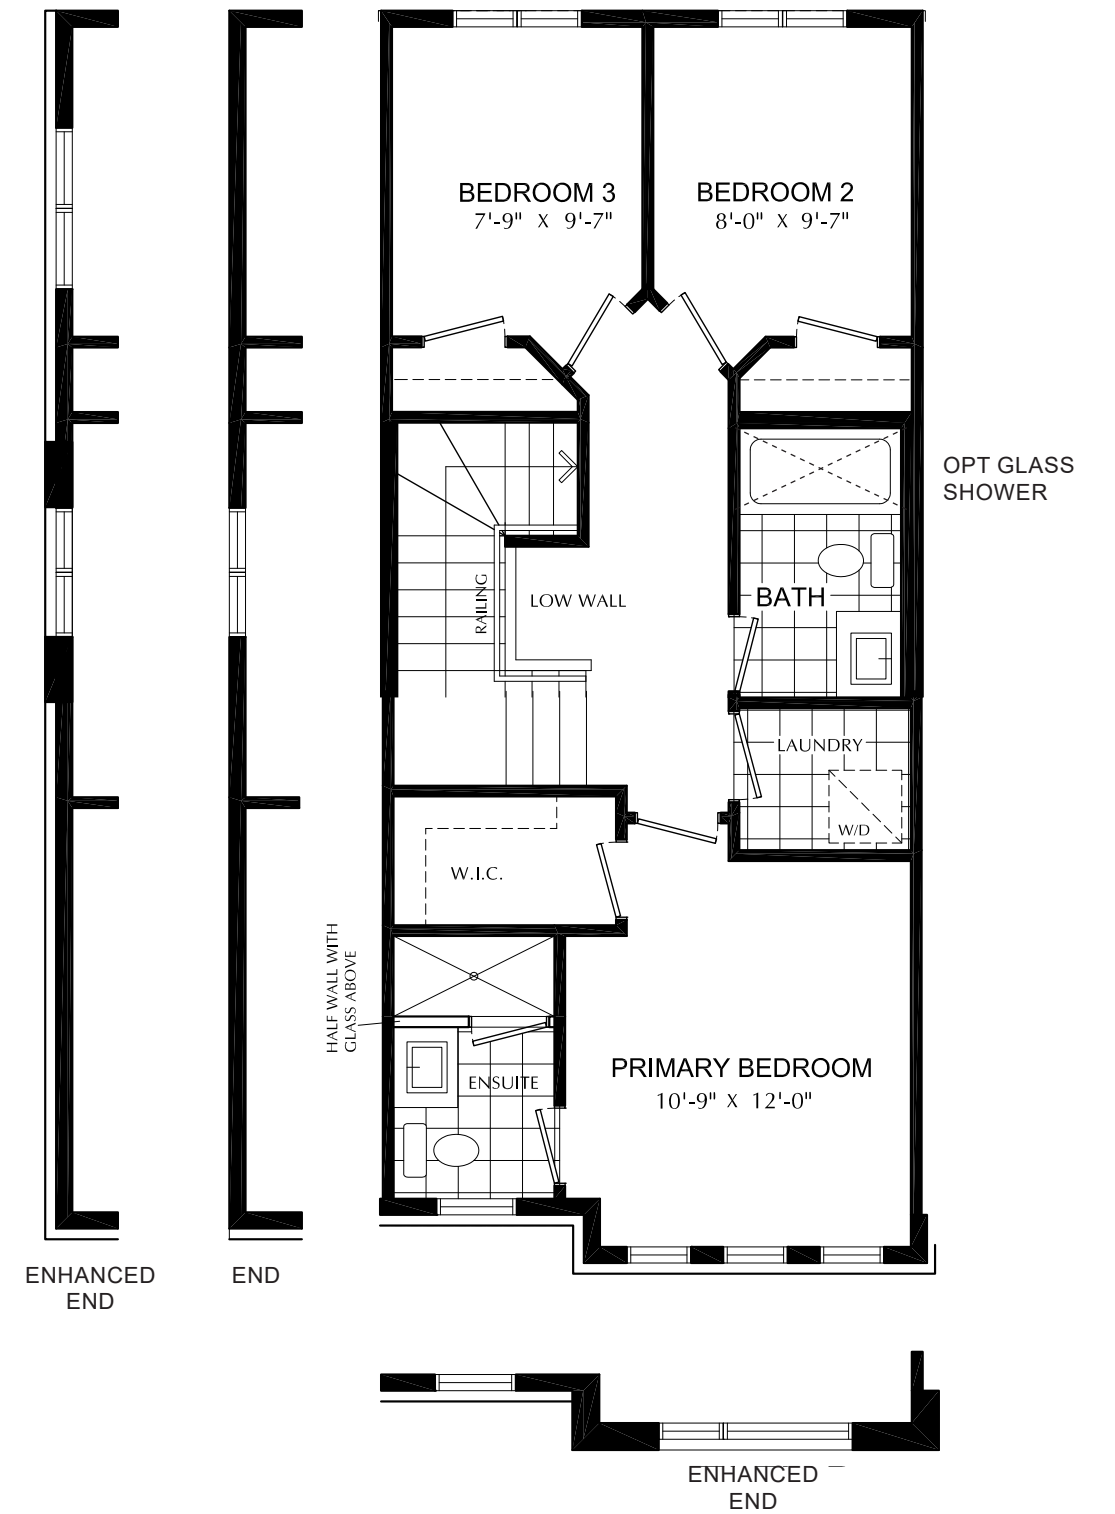

THIRD FLOOR

THE
RIDGE
river mill

DENVER

TRADITIONAL THREE-STOREY

1500 SQFT

3 BEDROOM

UNITS 101, 102, 170, 171, 173, 174, 175, 176

GROUND FLOOR

SECOND FLOOR