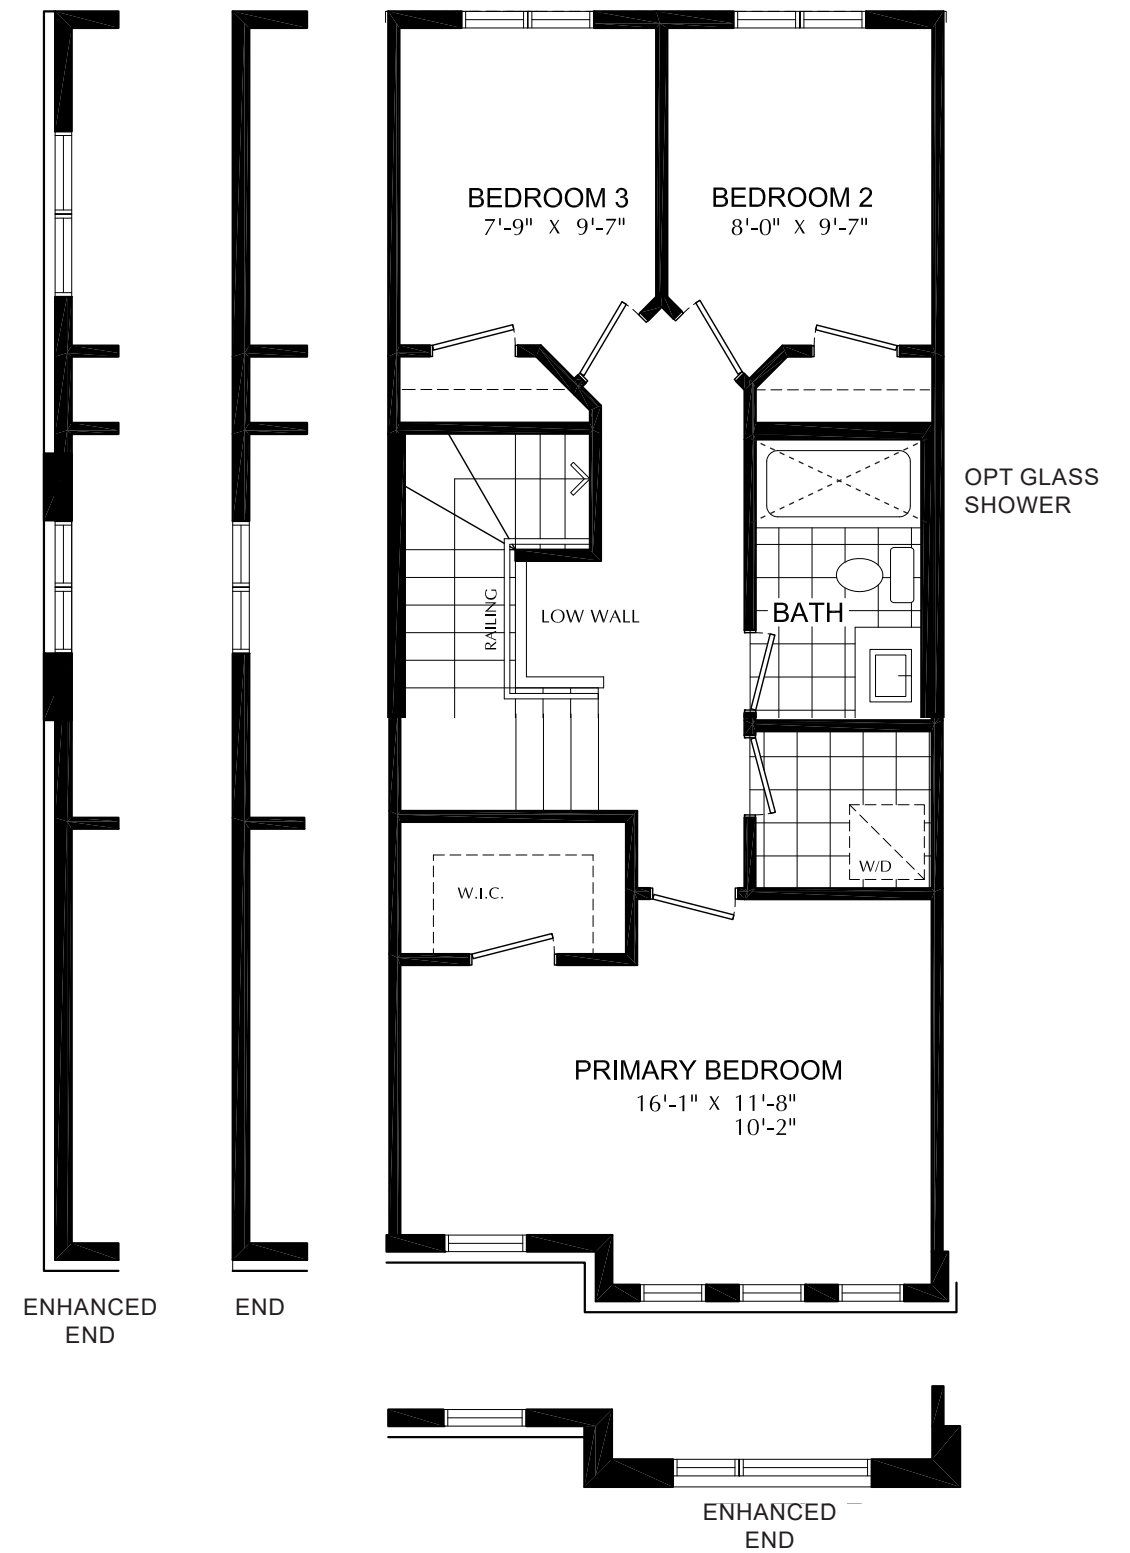

THE  
**RIDGE**  
*river mill*

**DENVER**  
TRADITIONAL THREE-STOREY

**1500 SQFT**  
3 BEDROOM

UNIT 77

THIRD FLOOR

# GROUND FLOOR

# SECOND FLOOR