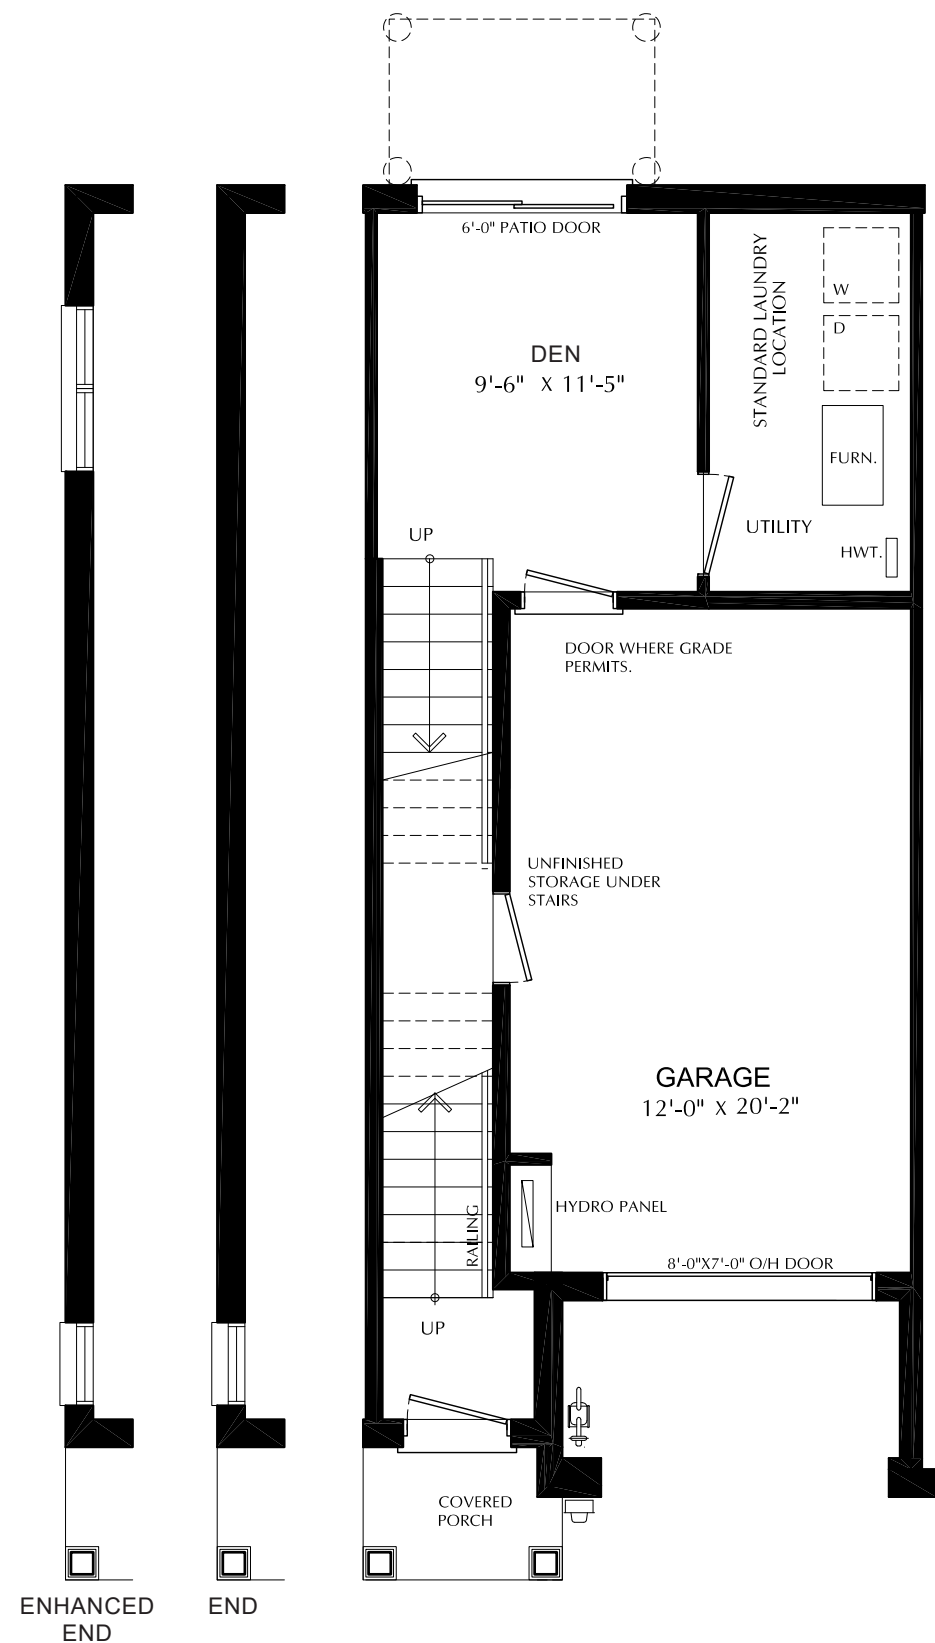

THE  
**RIDGE**  
*river mill*

**DENVER**  
TRADITIONAL THREE-STOREY

**1500 SQFT**  
3 BEDROOM

UNIT 77

THIRD FLOOR

# GROUND FLOOR

# SECOND FLOOR