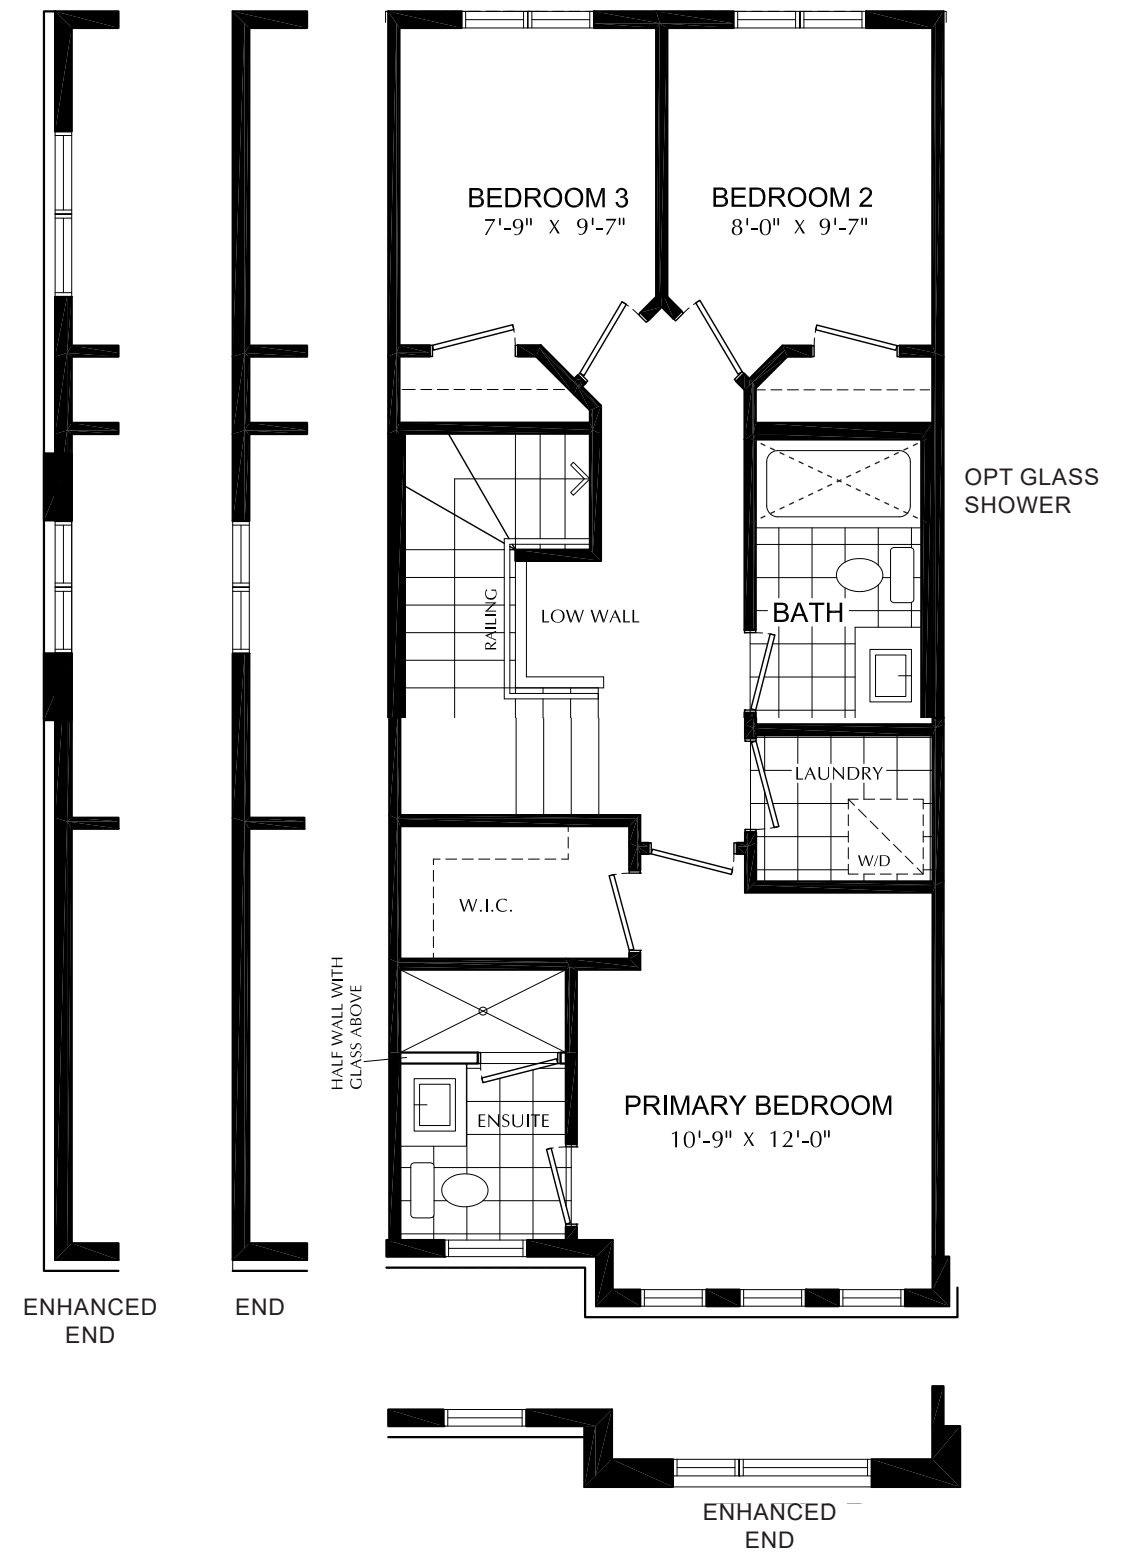

THE
RIDGE
river mill

DENVER

TRADITIONAL THREE-STOREY

1500 SQFT

3 BEDROOM

UNIT 107, 108, 109, 111, 116, 117, 120

THIRD FLOOR

GROUND FLOOR

SECOND FLOOR