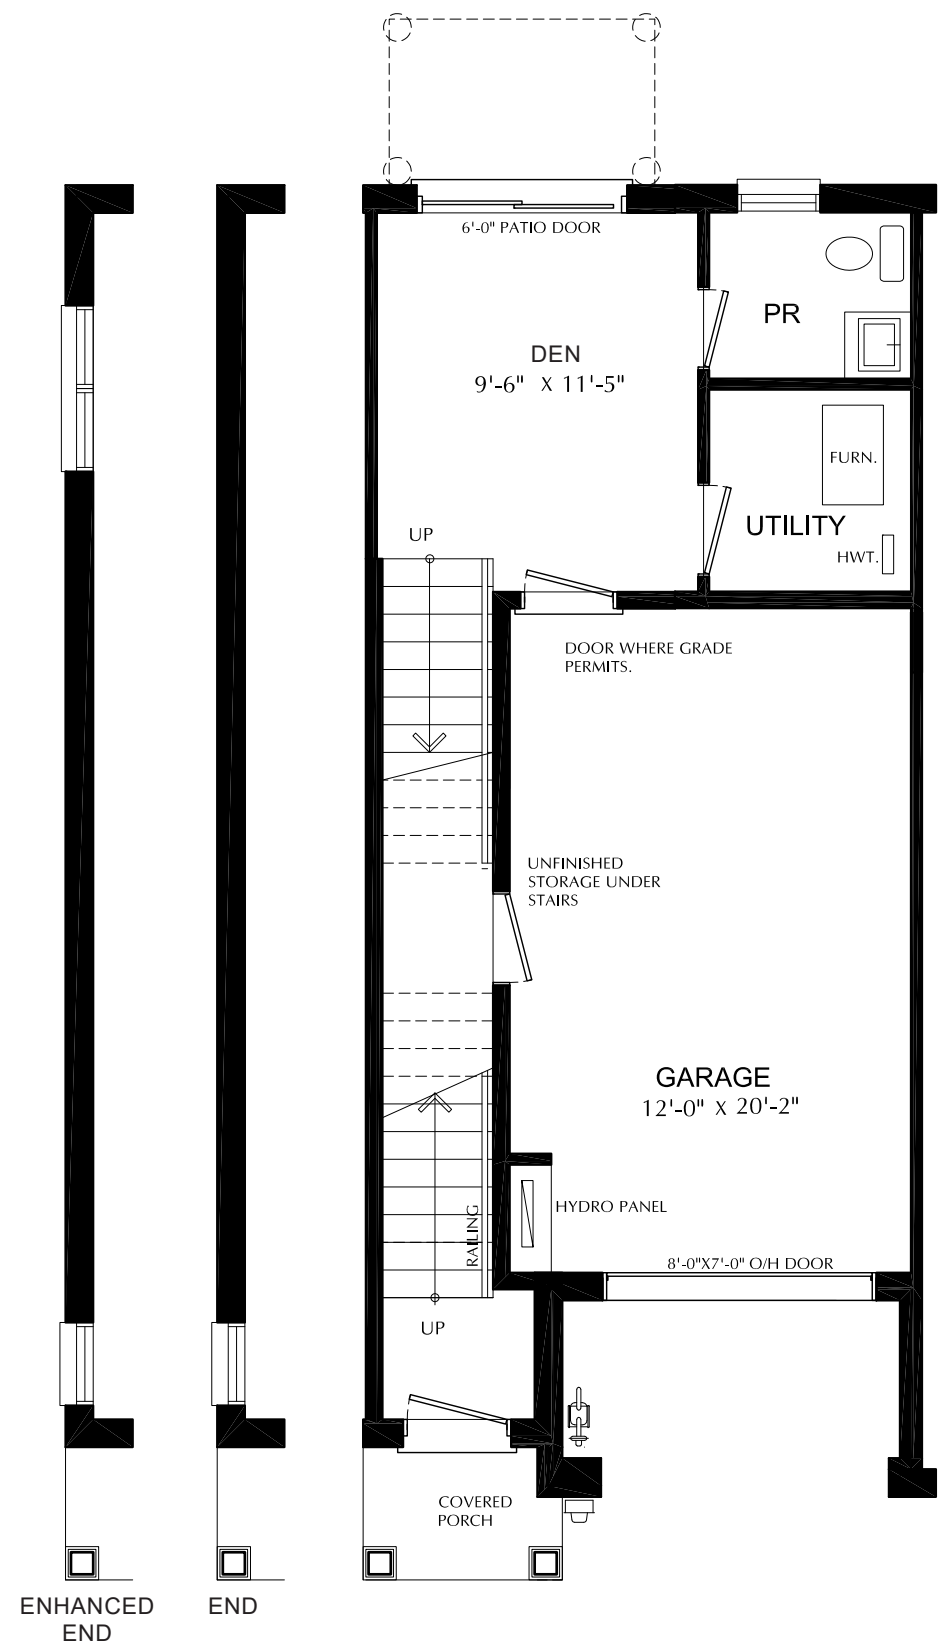

THE
RIDGE
river mill

DENVER

TRADITIONAL THREE-STOREY

1500 SQFT

3 BEDROOM

UNIT 107, 108, 109, 111, 116, 117, 120

THIRD FLOOR

GROUND FLOOR

SECOND FLOOR