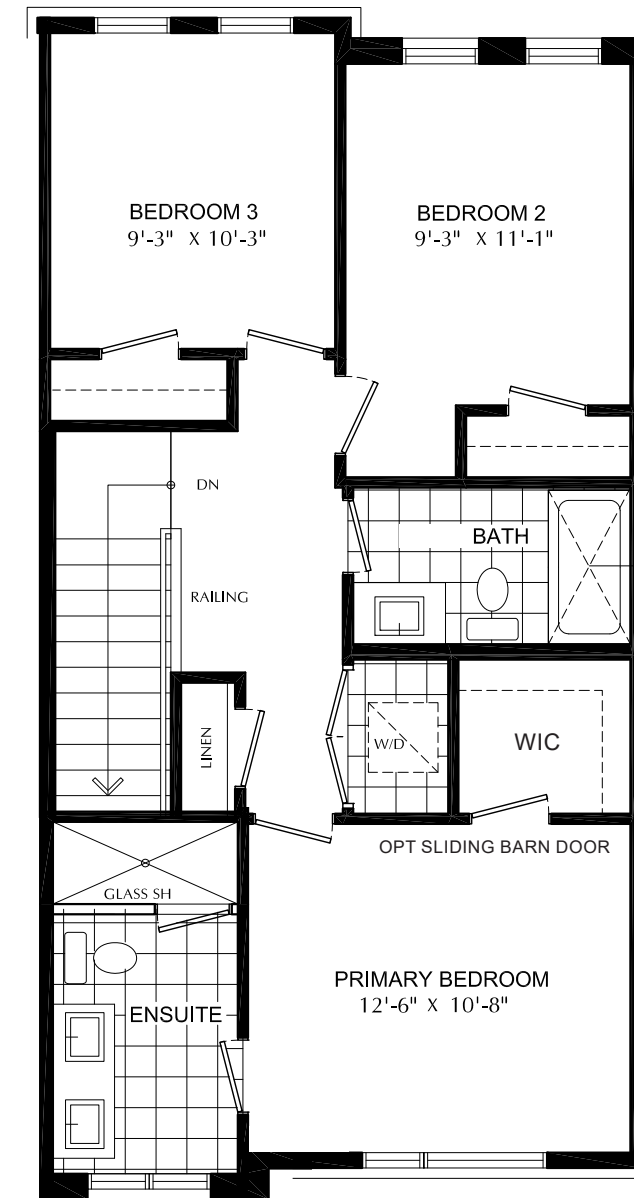

THIRD FLOOR

THE
RIDGE
river mill

KEYSTONE
THREE-STOREY TERRACE SUITE TOWNS

1915 SQFT
3 BEDROOM

GROUND FLOOR

SECOND FLOOR