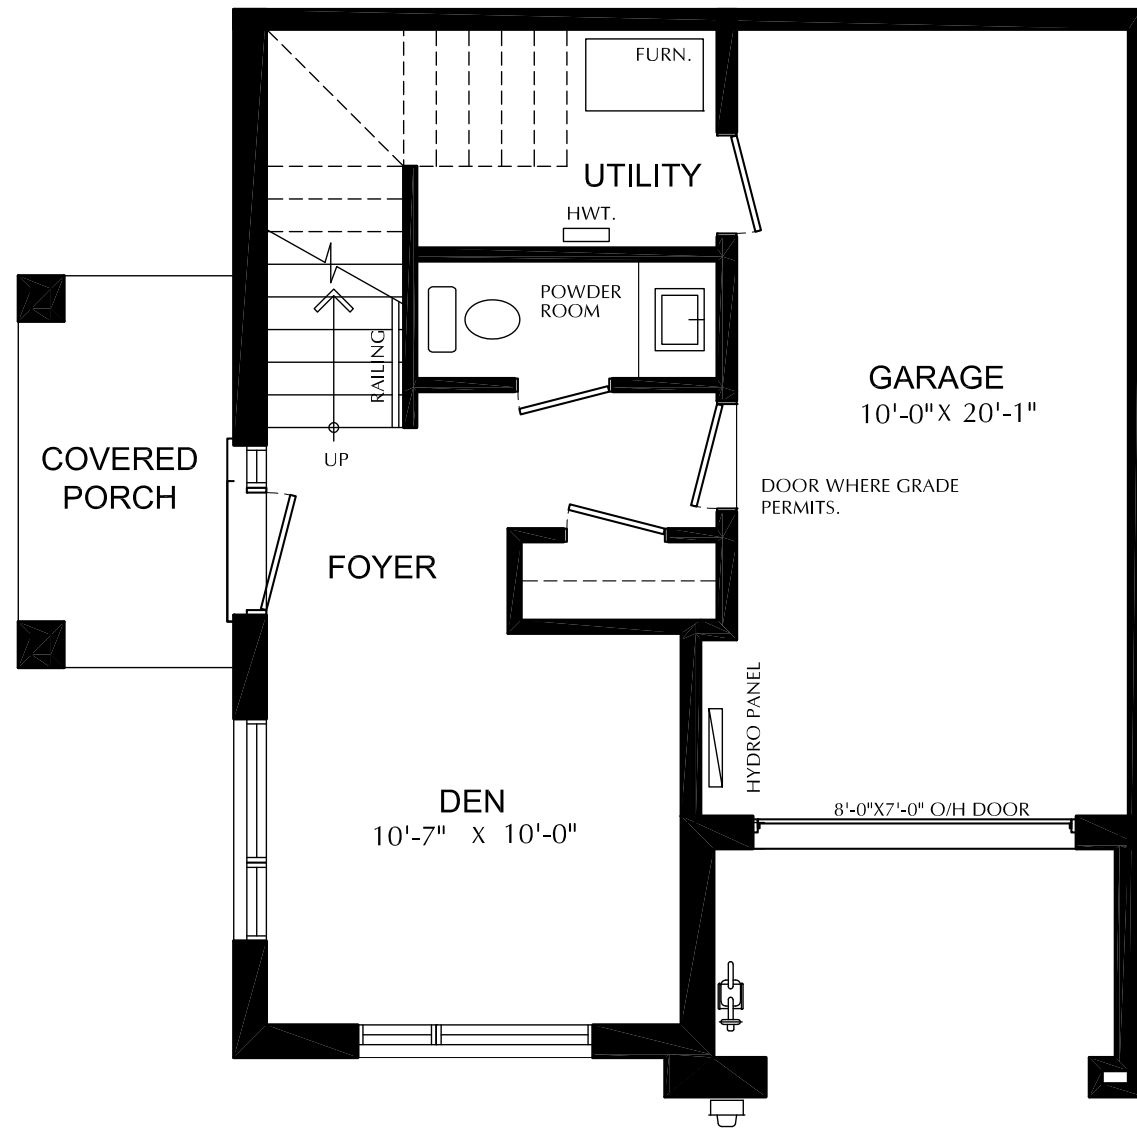

THE
RIDGE
river mill

STEAMBOAT
THREE-STOREY BOUTIQUE TOWNS

1610 SQFT
3 BEDROOM

GROUND FLOOR

SECOND FLOOR