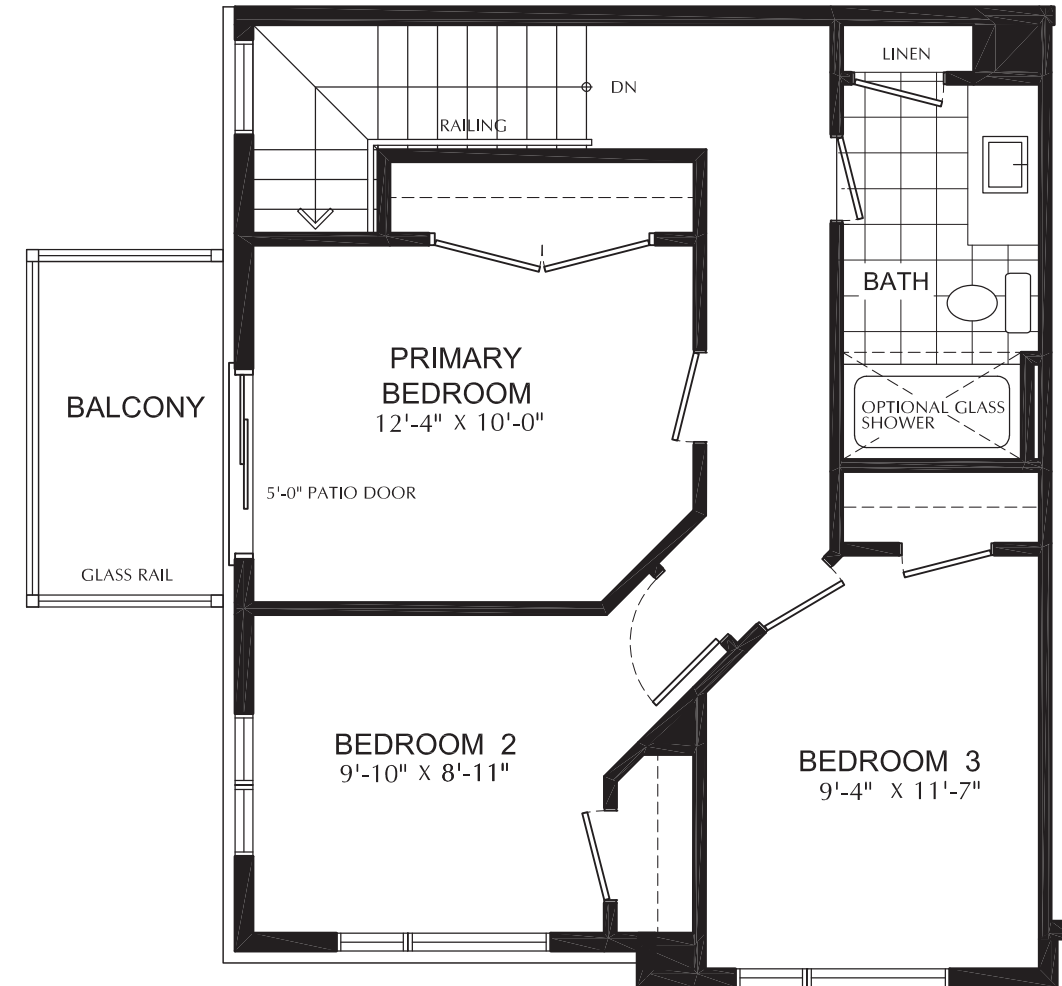

THE
RIDGE
river mill

STEAMBOAT
THREE-STOREY BOUTIQUE TOWNS

1610 SQFT
3 BEDROOM

GROUND FLOOR

SECOND FLOOR