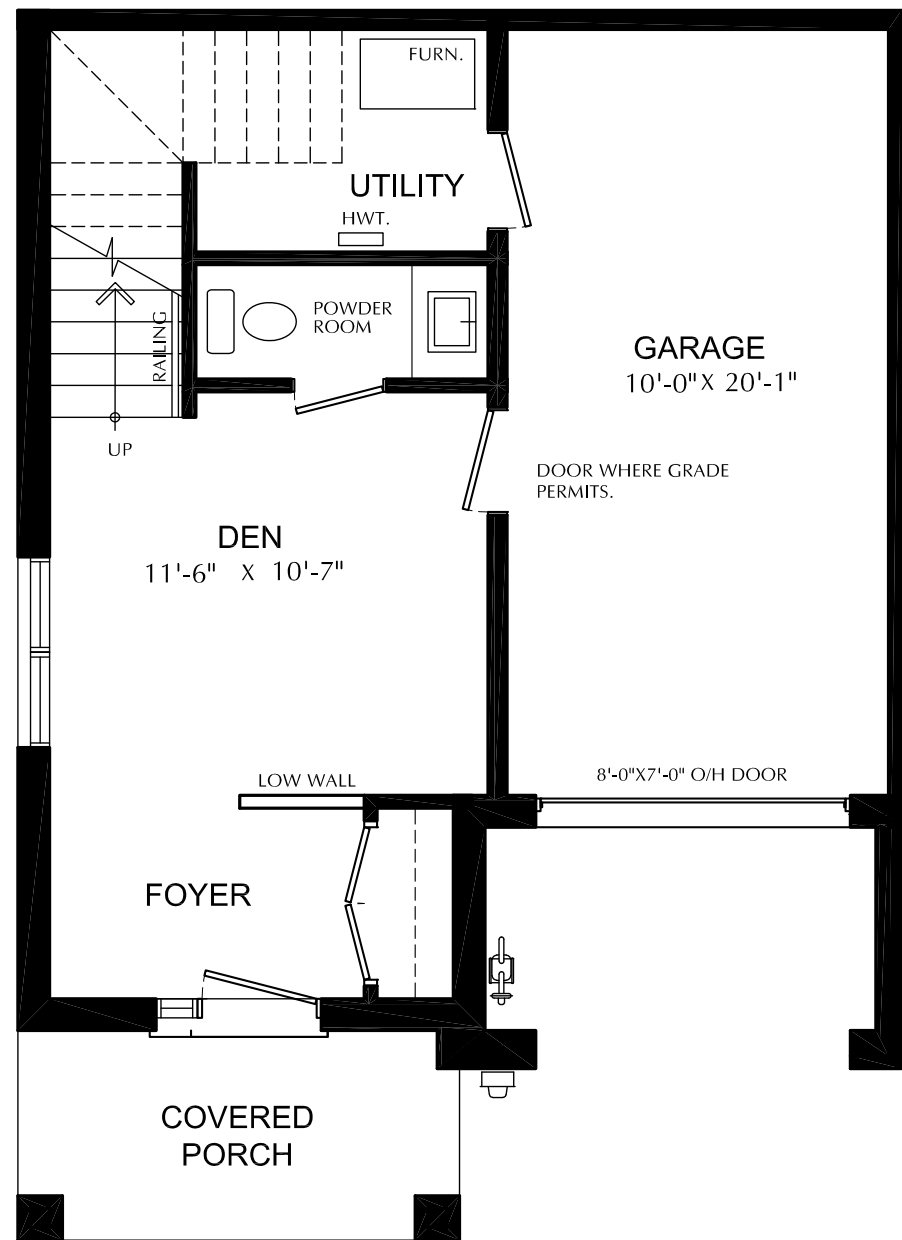

THE
RIDGE
river mill

VAIL
THREE-STOREY BOUTIQUE TOWNS

1610 SQFT
3 BEDROOM

THIRD FLOOR

GROUND FLOOR

SECOND FLOOR