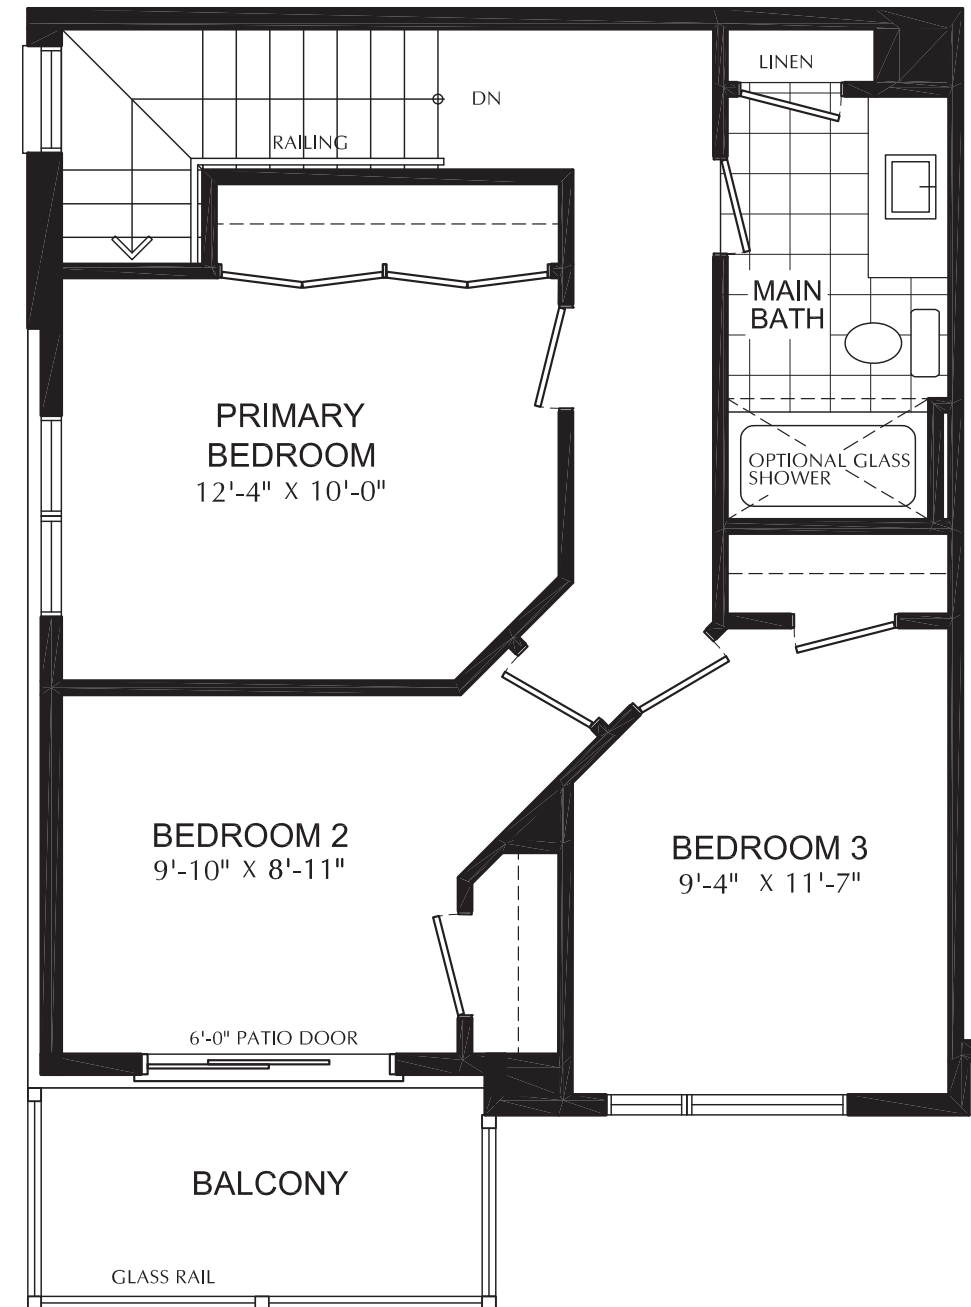

THE
RIDGE
river mill

VAIL
THREE-STOREY BOUTIQUE TOWNS

1610 SQFT
3 BEDROOM

THIRD FLOOR

GROUND FLOOR

SECOND FLOOR