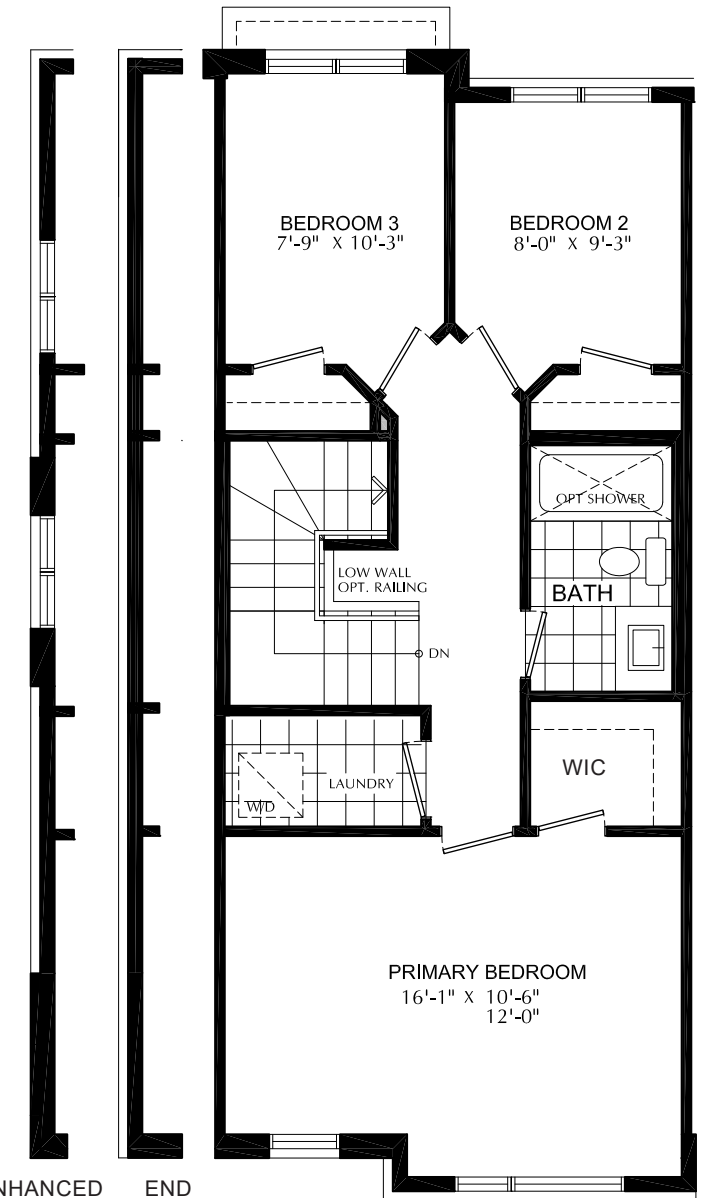

THE  
**RIDGE**  
*river mill*

**BRECKENRIDGE**  
THREE STOREY TERRACE SUITE TOWNS

**1640 SQFT**  
3 BEDROOM

THIRD FLOOR

ENHANCED  
END

# GROUND FLOOR

ENHANCED END  
END

# SECOND FLOOR

ENHANCED END  
END