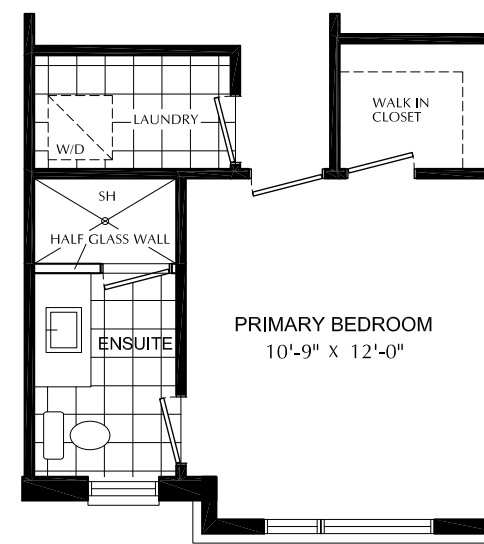

THE  
**RIDGE**  
*river mill*

**BRECKENRIDGE**  
THREE STOREY TERRACE SUITE TOWNS

**1640 SQFT**  
3 BEDROOM

THIRD FLOOR

ENHANCED  
END