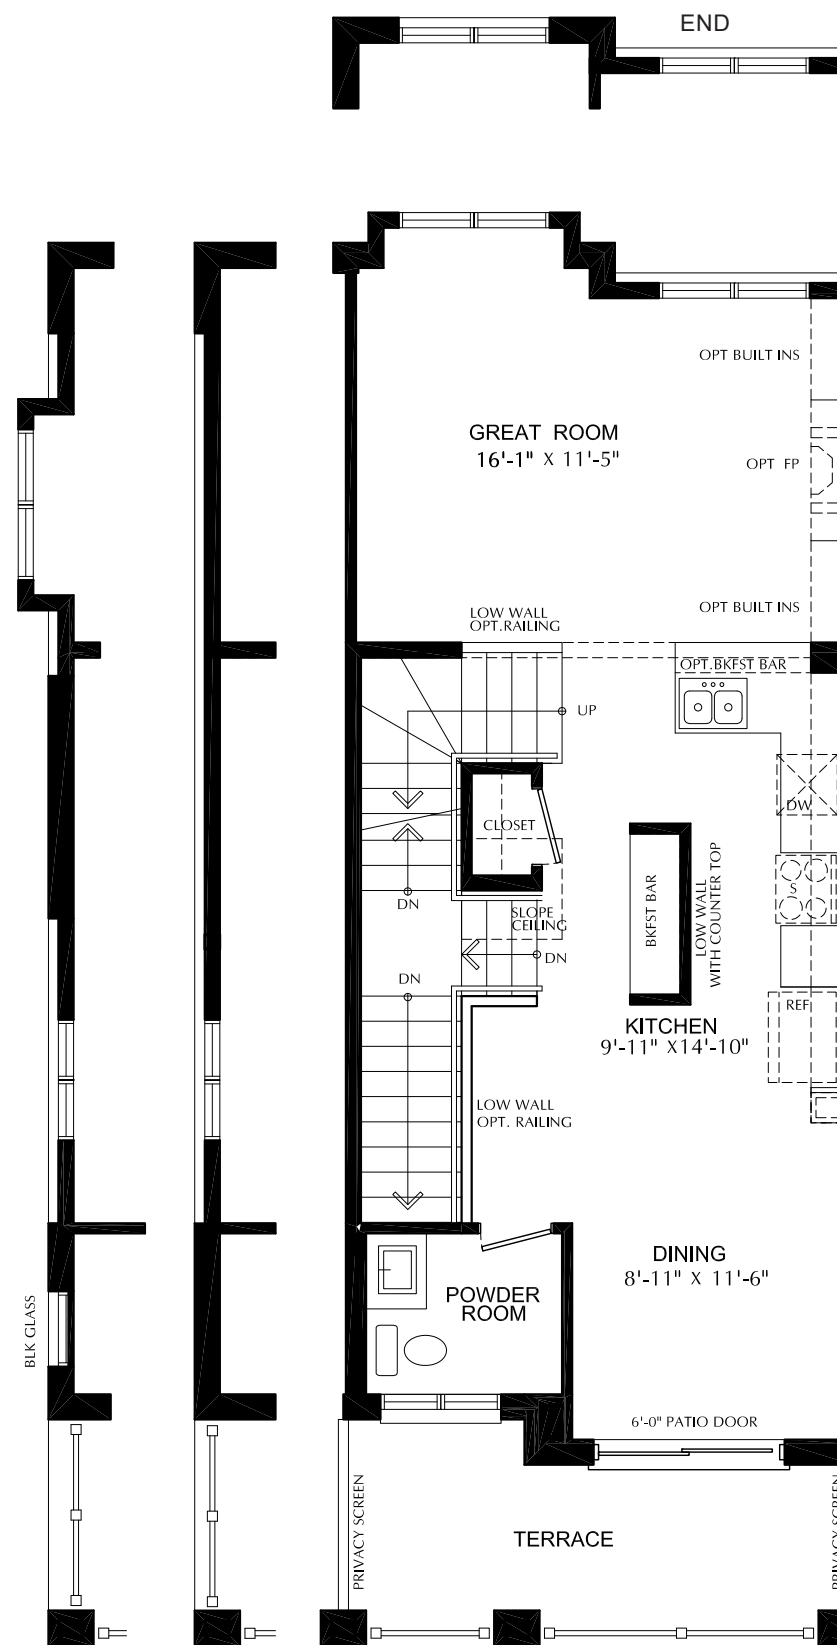

THE  
**RIDGE**  
*river mill*

**BRECKENRIDGE**  
THREE STOREY TERRACE SUITE TOWNS

**1640 SQFT**  
3 BEDROOM

THIRD FLOOR

ENHANCED  
END

# GROUND FLOOR

ENHANCED END  
END

# SECOND FLOOR

ENHANCED END  
END