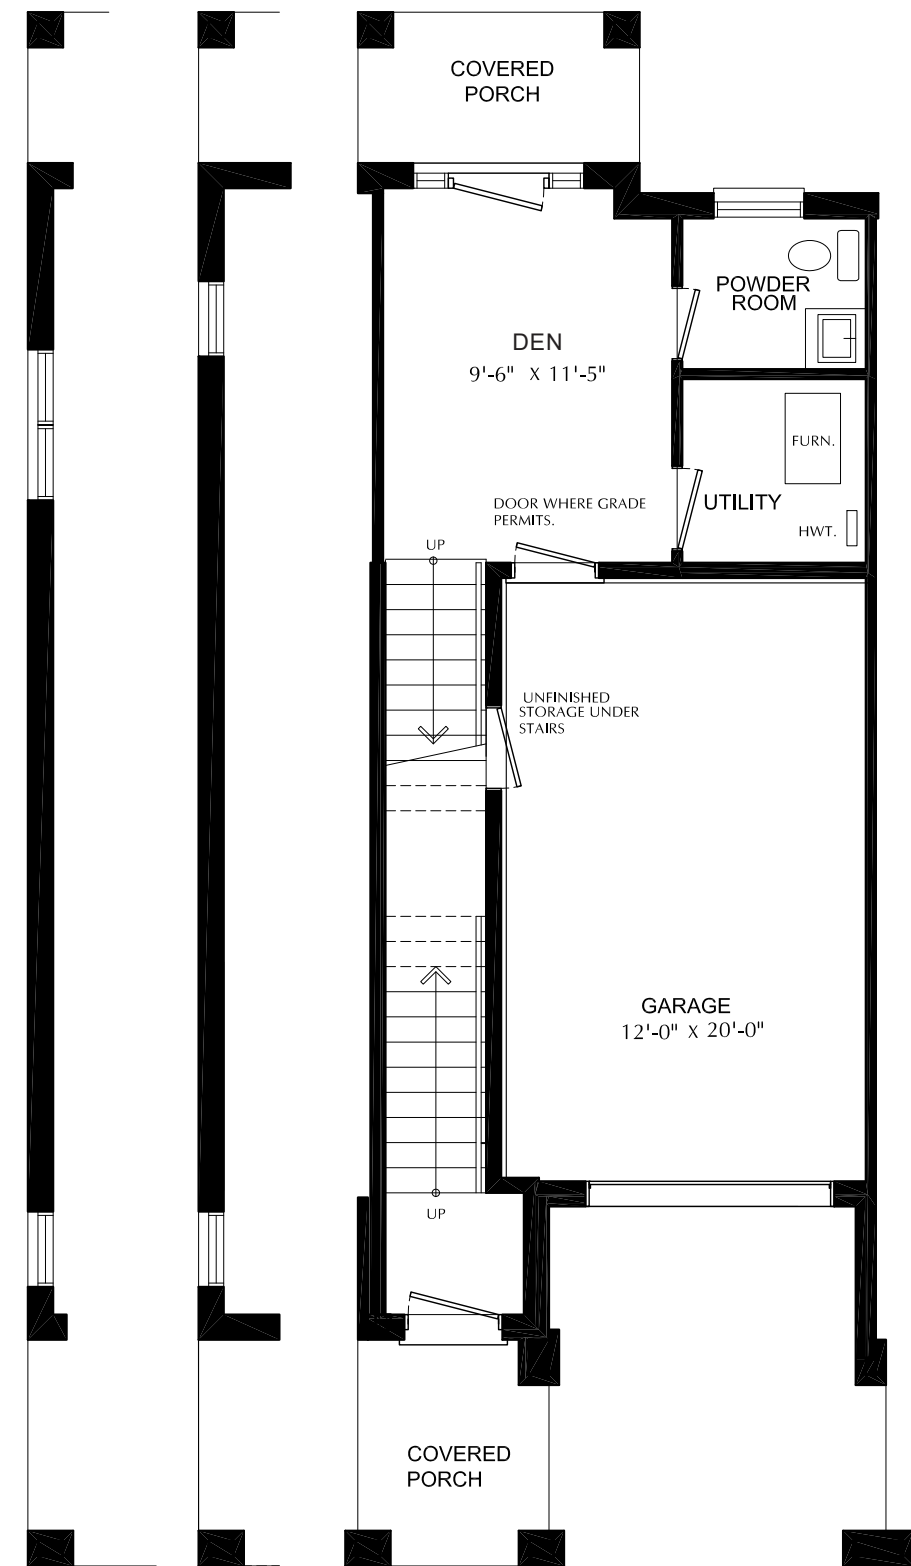

THE  
**RIDGE**  
*river mill*

**BRECKENRIDGE**  
THREE STOREY TERRACE SUITE TOWNS

**1640 SQFT**  
3 BEDROOM

THIRD FLOOR

ENHANCED  
END

# GROUND FLOOR

ENHANCED END  
END

# SECOND FLOOR

ENHANCED END  
END